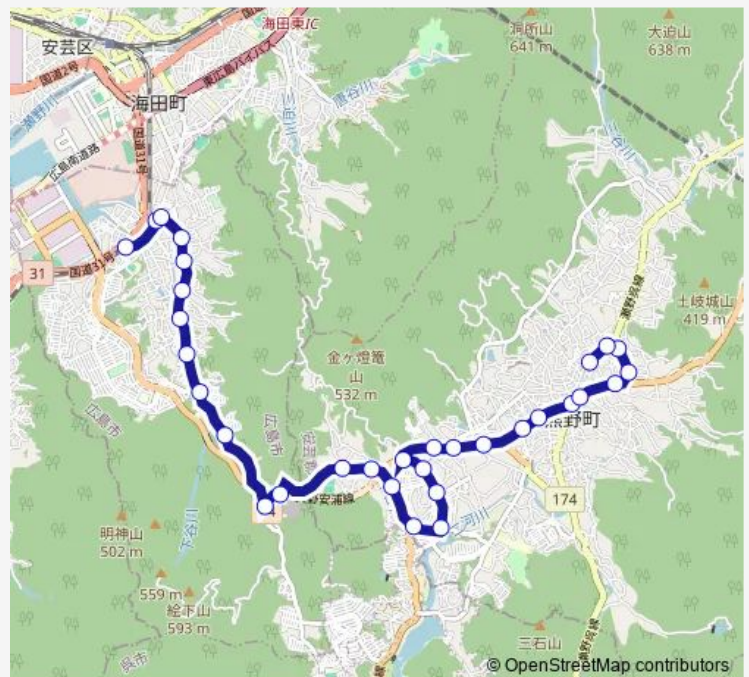

Thursday 13:00-21:37

Friday 13:00-21:37

Saturday 13:45-20:55

Sunday 13:45-20:55

Route info

Direction: 矢野駅前

Stops: 32

Trip Duration: 0 hour 34 min