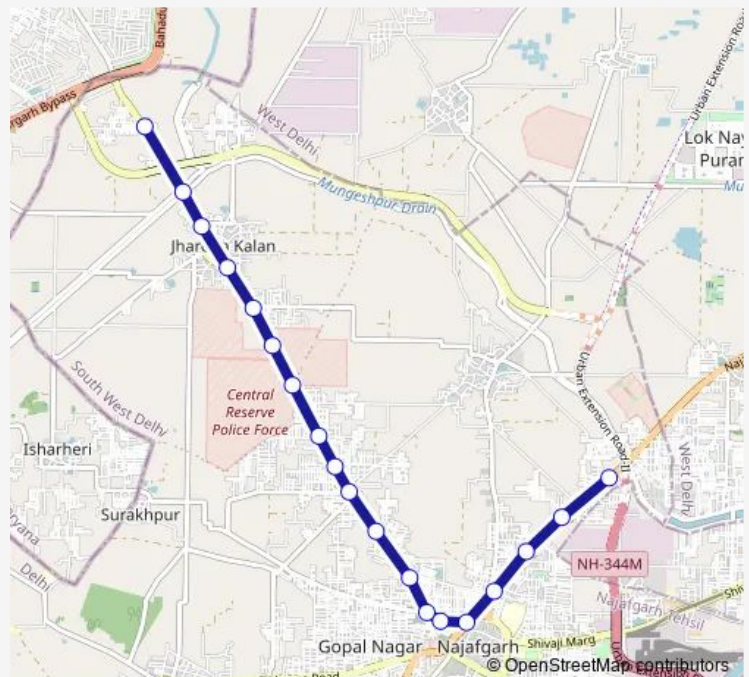

Bus 825stldown

[Go to website](#)

Direction

Satyapuram Jharoda — Dichau Kalan Depot

19 stops

[Open route schedule](#)

- Satyapuram Jharoda
- Jharoda Nala Crossing
- Jharoda Kalan
- Jharoda Village
- S.S. Kanya Vidhyalaya
- PTS Jharoda
- Crpf Jharoda
- Sainik Enclave Jharoda
- Saraswati Kunj Jharoda
- Naveen Palace
- Baba Haridass Nagar
- New Anaj Mandi
- Surakh Pur Crossing
- Najafgarh Terminal
- Jharoda Crossing
- Dichau Chowk
- Udaseen Ashram
- Nirmal Vihar
- Dichau Kalan Depot

Route schedule

Satyapuram Jharoda — Dichau Kalan Depot

Monday	07:26-20:35
Tuesday	07:26-20:35
Wednesday	07:26-20:35
Thursday	07:26-20:35
Friday	07:26-20:35
Saturday	07:26-20:35
Sunday	07:26-20:35

Route info

Direction: Satyapuram Jharoda

Stops: 19

Trip Duration: 0 hour 36 min

825stldown

BusMaps

825stldown Bus time schedules and route maps are available in an offline PDF at busmaps.com. Use the busmaps.com website to see live bus times, train schedule or subway schedule, and step-by-step directions for all public transit in New Delhi