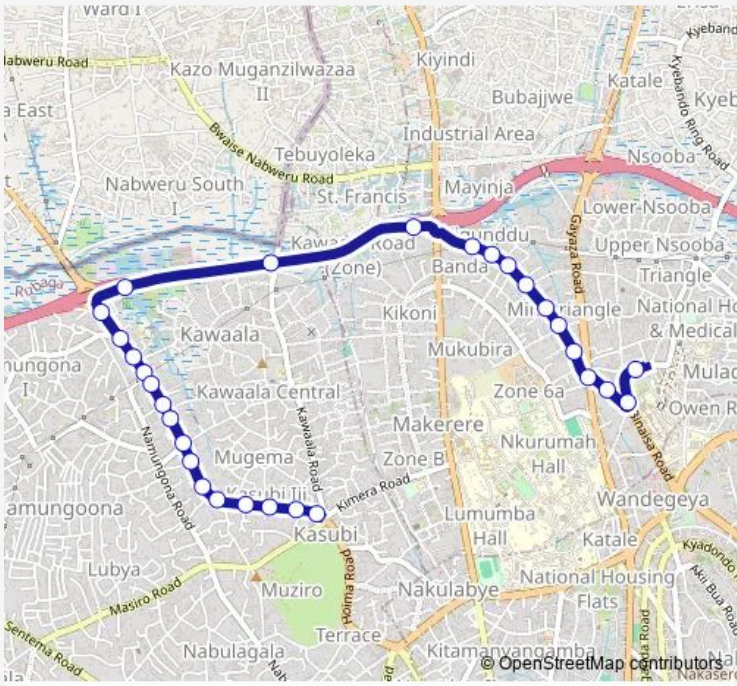

Bus KA178 Kasubi-Mulago Taxi Park

[Go to website](#)

Direction
 Mulago Taxi Park — Kobil Kasubi
 29 stops
[Open route schedule](#)

- Mulago Taxi Park
- Mulago Roundabout
- Binaisa Rd
- Hass Petro Station (Kubiri Roundabout)
- Makerere Business Training Centre
- Total Kavule
- Tosha Petrol Station Kavule
- Church Rd
- Zainab Baby School
- Advanced Junior School
- Umeme Bwaise
- Bwaise Stage - Westbound
- Kawaala Rd - Northern Bypass Highway
- Namungoona
- Namungoona Stage
- Tosha Oil - Namungoona Parents Senior School
- Namungoona
- Salama Oil Fuel Station (Namungoona)
- New York Bar (Namungoona)
- New Chapter Junior School
- Namungoona Salaf Nursery

Route schedule
 Mulago Taxi Park — Kobil Kasubi

| | |
|-----------|-------------|
| Monday | 06:30-19:00 |
| Tuesday | 06:30-19:00 |
| Wednesday | 06:30-19:00 |
| Thursday | 06:30-19:00 |
| Friday | 06:30-19:00 |
| Saturday | 06:30-19:00 |
| Sunday | 06:30-19:00 |

Route info
 Direction: Mulago Taxi Park
 Stops: 29
 Trip Duration: 0 hour 58 min

KA178 — Kasubi-Mulago Taxi Park **BusMaps**

Kins Medical Centre - Bawalakata

Total Namugoona

Laisi Workshop

Wangi Market (Kasubi)

Saturday 06:30-19:00

Sunday 06:30-19:00

Route info

Direction: Kobil Kasubi

Stops: 17

Trip Duration: 0 hour 26 min

KA178 Bus time schedules and route maps are available in an offline PDF at busmaps.com. Use the busmaps.com website to see live bus times, train schedule or subway schedule, and step-by-step directions for all public transit in Kampala