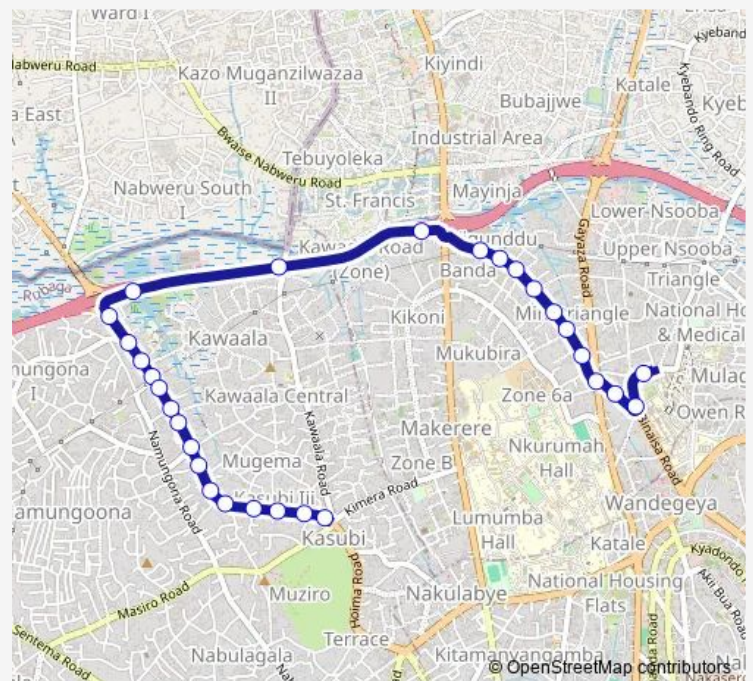

New York Bar (Namungoona)

New Chapter Junior School

Namungoona Salaf Nursery

Route schedule

Mulago Taxi Park — Kobil Kasubi

Monday 06:30-19:00

Tuesday 06:30-19:00

Wednesday 06:30-19:00

Thursday 06:30-19:00

Friday 06:30-19:00

Saturday 06:30-19:00

Sunday 06:30-19:00

Route info

Direction: Mulago Taxi Park

Stops: 29

Trip Duration: 0 hour 50 min