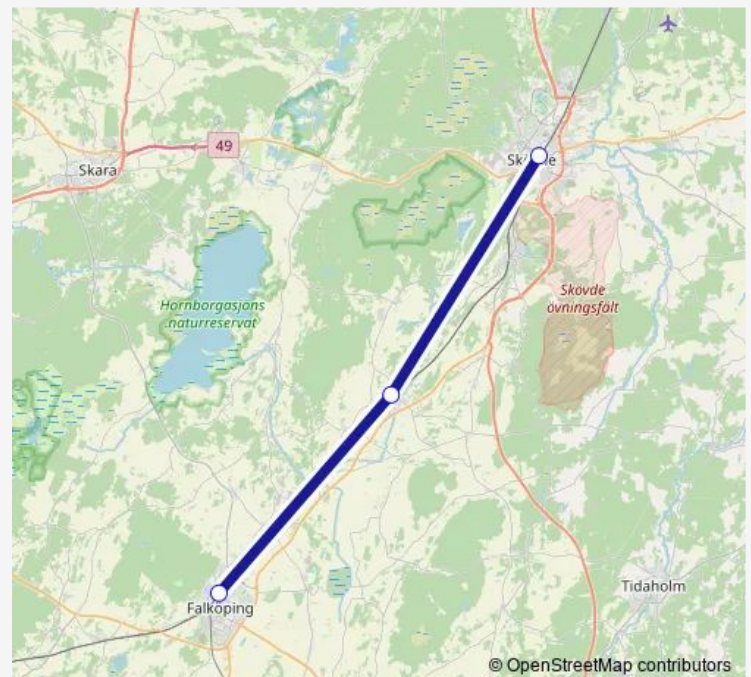

Wednesday 15:24

Thursday 15:24

Friday 15:24

Saturday —

Sunday —

Route info

Direction: Skövde Centralstation

Stops: 7

Trip Duration: 1 hour 5 min

© OpenStreetMap contributors

■ Västtågen

BusMaps

Direction

undefined — undefined

0 stops

[Open route schedule](#)**Route schedule**