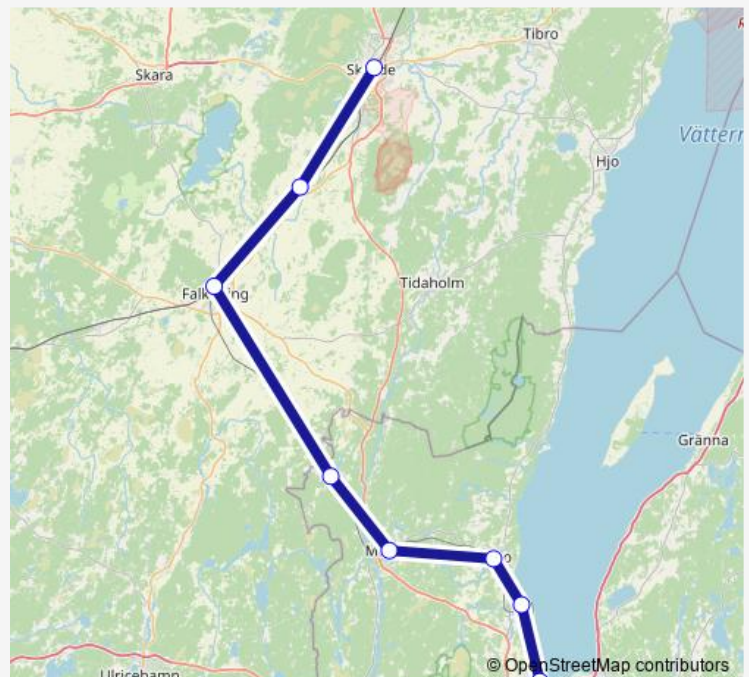

Mullsjö Station

Habo station

Bankeryd station

Jönköping Centralstation

## Route schedule

Skövde Centralstation — Jönköping Centralstation

Monday 15:24

Tuesday 15:24

Wednesday 15:24

Thursday 15:24

Friday 15:24

Saturday —

## Route info

Direction: Skövde Centralstation

Stops: 7

Trip Duration: 1 hour 5 min

■ Västtågen

**BusMaps**