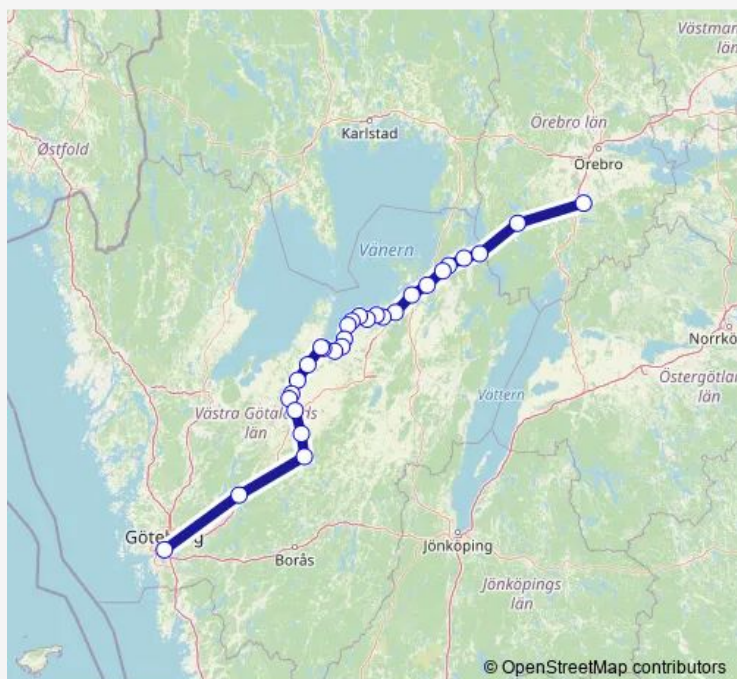

Thursday —

Friday —

Saturday 11:23

Sunday —

Route info

Direction: Hallsberg station

Stops: 29

Trip Duration: 3 hour 42 min

■ Västtågen

BusMaps

Järpås station

Stora Levene station

Håkantorps station

Vara station

Vedum station

Herrljunga station

Alingsås station

Göteborg Centralstation

Direction

Mariestad station — Öxnered station

19 stops

[Open route schedule](#)

Mariestad station

Lugnås station