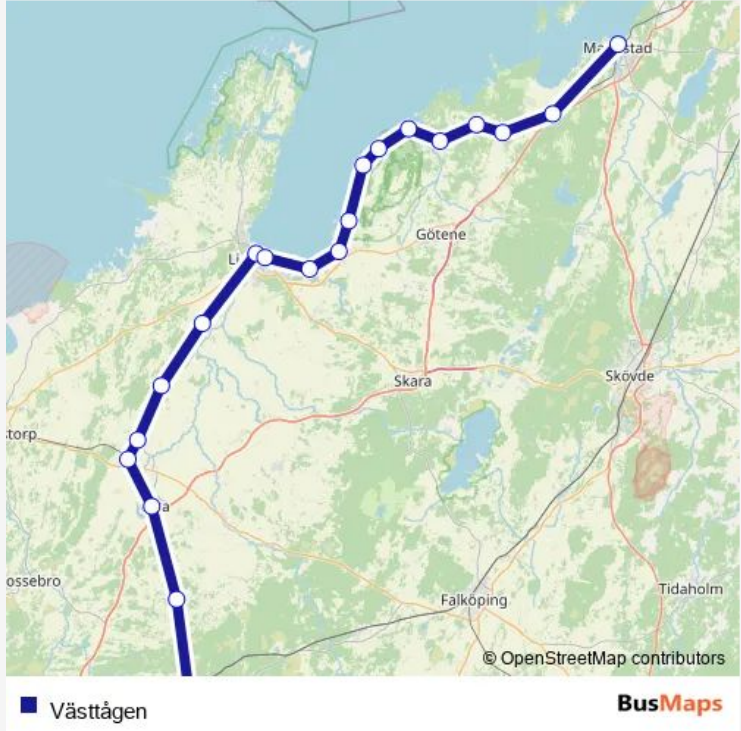

Regional Rail Service Västtågen

[Go to website](#)

Direction
 Mariestad station — Herrljunga station
 20 stops
[Open route schedule](#)

- Mariestad station
- Lugnås station
- Äskekärr station
- Österäng station
- Forshem station
- Hällekis station
- Råbäck station
- Trolmen station
- Blomberg station
- Källby station
- Filsbäck station
- Lidköping station
- Framnäs City station
- Lovene station
- Järpås station
- Stora Levene station
- Håkantorps station
- Vara station
- Vedum station
- Herrljunga station

Route schedule
 Mariestad station — Herrljunga station

Monday	16:24-16:27
Tuesday	16:24-16:27
Wednesday	16:24-16:27
Thursday	16:24-16:27
Friday	16:24-16:27
Saturday	—
Sunday	—

Route info
 Direction: Mariestad station
 Stops: 20
 Trip Duration: 1 hour 44 min

Route info

Direction:

Stops: 0

Trip Duration: — min

Direction

Mariestad station — Herrljunga station

20 stops

[Open route schedule](#)