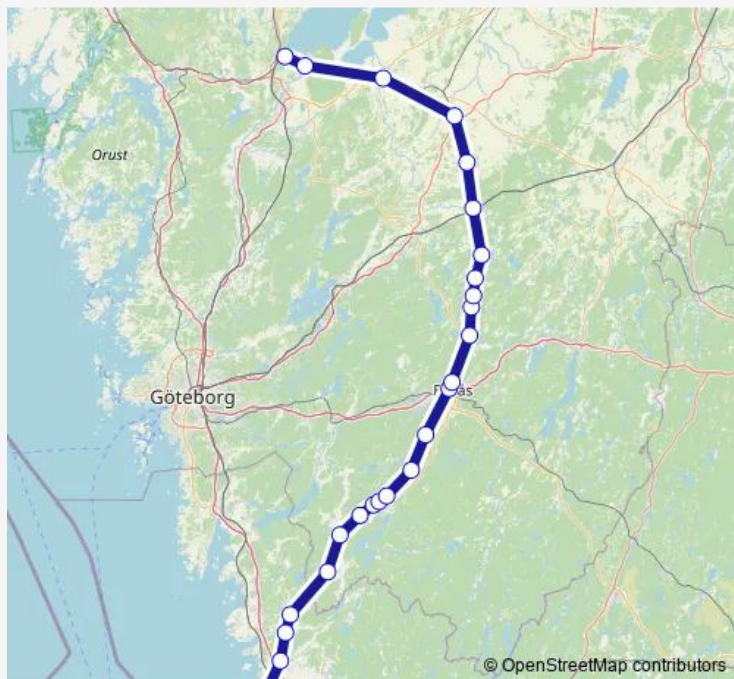

Regional Rail Service Västtågen

[Go to website](#)

Direction

Skene station — Vänersborg Centralstation

16 stops

[Open route schedule](#)

Skene station

Assberg station

Kinna station

Fritsla station

Viskafors station

Borås Centralstation

Knalleland station

Fristad station

Borgstena station

Ljung station

Herrljunga station

Vedum station

Vara station

Grästorp station

Vargön station

Vänersborg Centralstation

Route schedule

Skene station — Vänersborg Centralstation

Monday	11:32
Tuesday	—
Wednesday	—
Thursday	17:32
Friday	11:32-15:31
Saturday	11:32-15:31
Sunday	11:32-19:31

Route info

Direction: Skene station

Stops: 16

Trip Duration: 2 hour 37 min