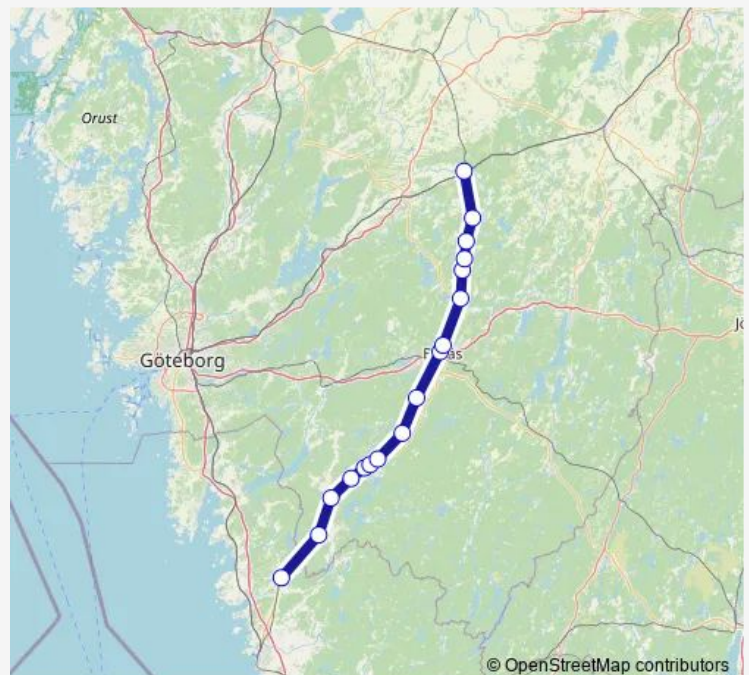

Borås Centralstation

Knalleland station

Fristad station

Borgstena station

Mollaryd station

Torpåkra station

Ljung station

Herrljunga station

### Route schedule

Varberg station — Herrljunga station

Monday 06:08

Tuesday 06:08

Wednesday 06:08

Thursday 06:08

Friday 06:08

Saturday —

### Route info

Direction: Varberg station

Stops: 20

Trip Duration: 2 hour 25 min

■ Västtågen

BusMaps