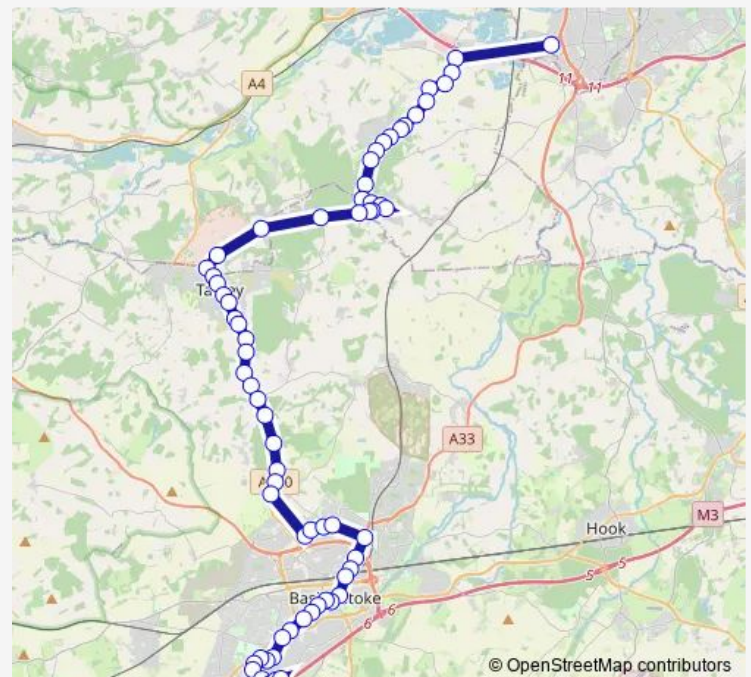

Glenapp Grange

Drury Lane

Birch Lane

Route schedule

Reading Stadium Bus Park — Danebury Road

Monday 14:30-22:00

Tuesday 14:30-22:00

Wednesday 14:30-22:00

Thursday 14:30-22:00

Friday 14:30-22:00

Saturday 14:30

Sunday 14:30

Route info

Direction: Reading Stadium Bus Park

Stops: 73

Trip Duration: 1 hour 28 min