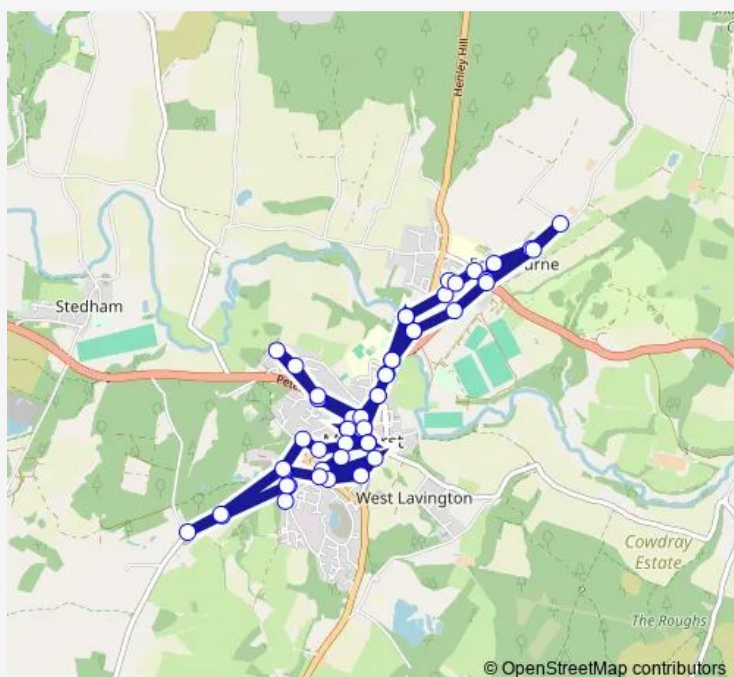

Bus Station

Rother College

Community Hospital

Riverbank Medical Centre

Egmont Road

Fox Road End

Fox Road

Cowdray Road

### Route schedule

Grange Centre — Grange Centre

Monday	—
Tuesday	—
Wednesday	—
Thursday	11:14
Friday	—
Saturday	—
Sunday	—

### Route info

Direction: Grange Centre

Stops: 58

Trip Duration: 1 hour 21 min

■ Y4 — Midhurst - Easebourne - Midhurst [yellow Bus Service]

BusMaps

Bus Station

Police Station