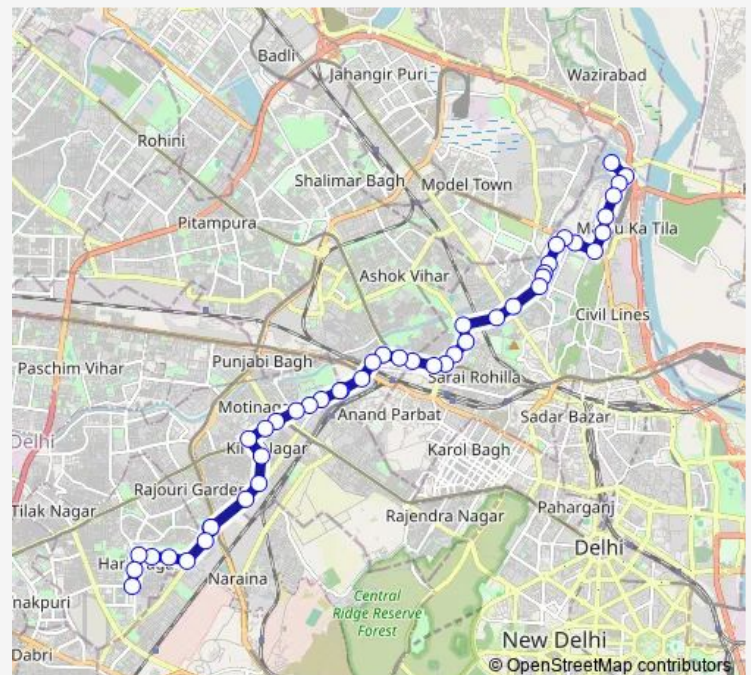

### Route schedule

Nehru Vihar — Hari Nagar-Ghanta Ghar

Monday 05:16-20:44

Tuesday 05:16-20:44

Wednesday 05:16-20:44

Thursday 05:16-20:44

Friday 05:16-20:44

Saturday 05:16-20:44

Sunday 05:16-20:44

### Route info

Direction: Nehru Vihar

Stops: 46

Trip Duration: 1 hour 7 min

■ 108up

BusMaps

E Block Shastri Nagar

Shiv Mandir Shastri Nagar