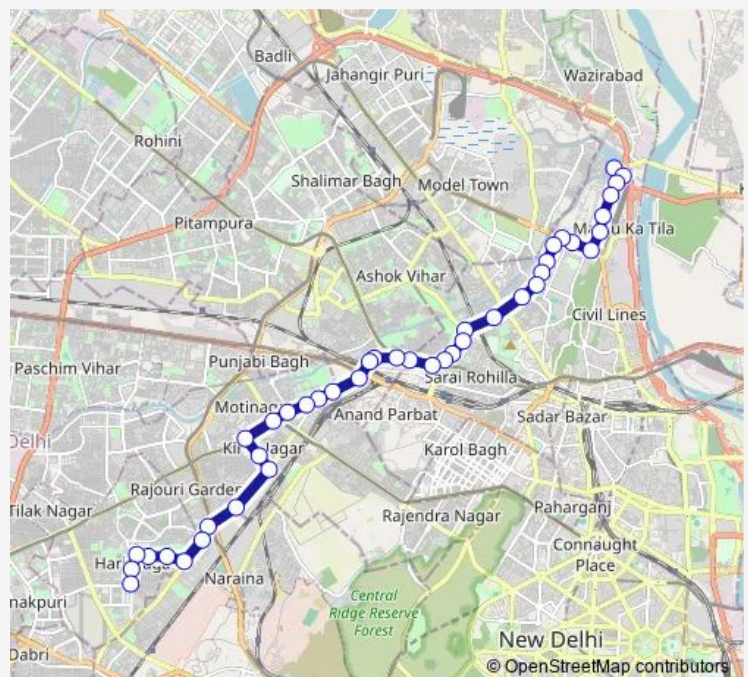

Shastri Nagar A Block

Subhadra Colony

Shastri Nagar Metro Station

Route schedule

Nehru Vihar Terminal — Hari Nagar Shaheed Pawan Sahni Chowk

Monday 06:48-22:00

Tuesday 06:48-22:00

Wednesday 06:48-22:00

Thursday 06:48-22:00

Friday 06:48-22:00

Saturday 06:48-22:00

Sunday 06:48-22:00

Route info

Direction: Nehru Vihar Terminal

Stops: 44

Trip Duration: 1 hour 9 min