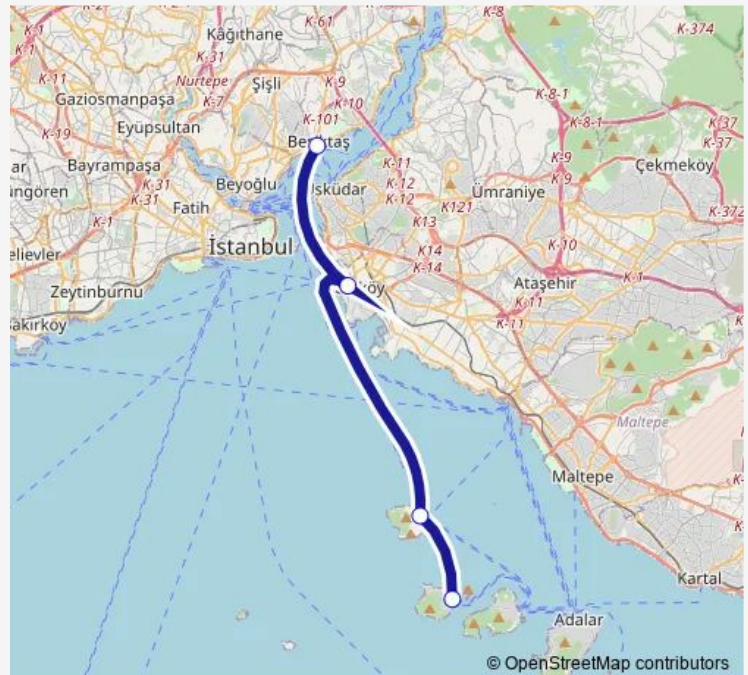

Ferry BŞK-Ada Beşiktaş-Kinaliada-Burgazada

[Go to website](#)

Direction

Burgazada Şh. — Beşiktaş-Üsküdar Şh.

4 stops

[Open route schedule](#)

Burgazada Şh.

Kinaliada Şh.

Kadıköy-Beşiktaş-Adalar Şh.

Beşiktaş-Üsküdar Şh.

Route schedule

Burgazada Şh. — Beşiktaş-Üsküdar Şh.

Monday	07:40-18:30
Tuesday	07:40-18:30
Wednesday	07:40-18:30
Thursday	07:40-18:30
Friday	07:40-18:30
Saturday	07:40-18:30
Sunday	08:45-18:30

Route info

Direction: Burgazada Şh.

Stops: 4

Trip Duration: 1 hour 15 min

■ BŞK-Ada — Beşiktaş-Kinaliada-Burgazada

BusMaps

BŞK-Ada Ferry time schedules and route maps are available in an offline PDF at busmaps.com. Use the busmaps.com website to see live bus times, train schedule or subway schedule, and step-by-step directions for all public transit in Istanbul