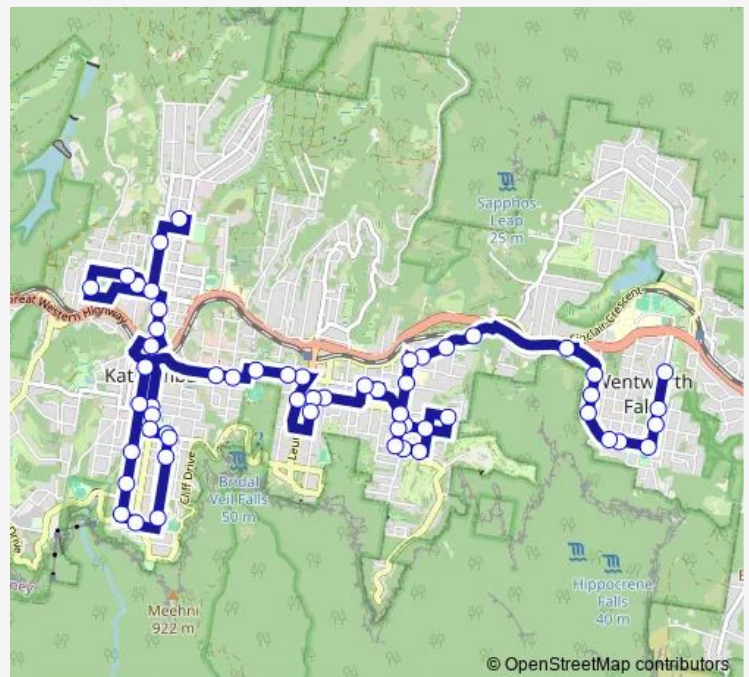

Valley Rd Opp Armstrong St

Great Western Hwy After Valley Rd

77 Scott Av

Scott Av At Herbert St

Scott Av Before Gladstone Rd

Gladstone Rd At Scott Av

Gladstone Rd At Kurrawang St

Gladstone Rd After Craigend St

Northcote Rd After Gladstone Rd

Northcote Rd At St Andrews Rd

St Georges Rd After Northcote Rd (Hail And Ride)

Fitzroy St At Watkins Rd

Route schedule

Wentworth Falls Public School, Falls Rd — Katoomba North Public School, Mistral St

Monday	08:15
Tuesday	08:15
Wednesday	08:15
Thursday	08:15
Friday	08:15
Saturday	—
Sunday	—

Route info

Direction: Wentworth Falls Public School, Falls Rd

Stops: 57

Trip Duration: 0 hour 45 min

Fitzroy St Opp Chambers Rd

The schedule is provided in the local timezone. Times with "(+1)" indicate departures on the next day.

PDF file created on 2025-01-31

2024 BusMaps.com - All Rights Reserved