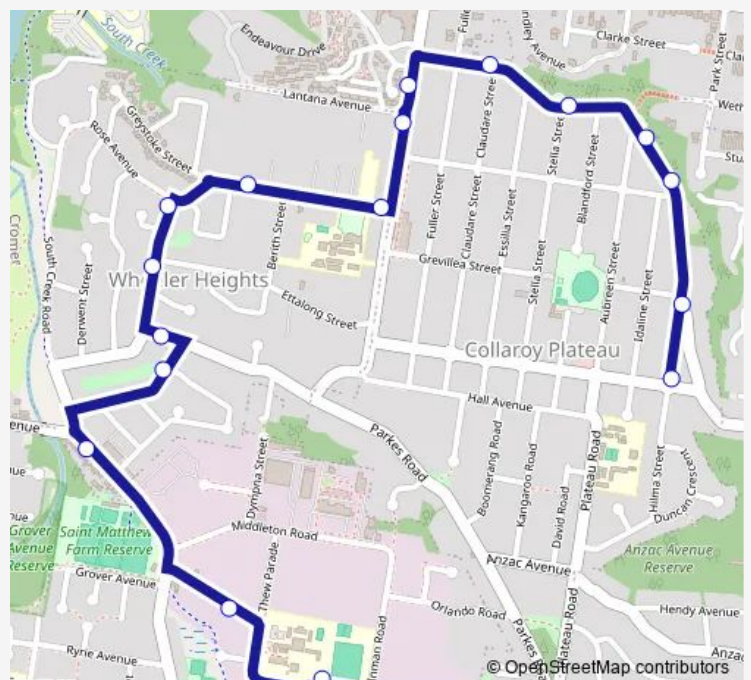

School Bus 604n Cromer HS to Collaroy Plateau

[Go to website](#)

Direction

Nbsc Cromer Campus, School Grounds, South Creek Rd — Hilma St At Telopea St

17 stops

[Open route schedule](#)

Nbsc Cromer Campus, School Grounds, South Creek Rd

South Creek Rd After Thew Pde

South Creek Rd After Toronto Av

Ambleside Reserve, Ambleside St

Heather St Before Kirkstone Rd

Kirkstone Rd Opp Carlisle St

Kirkstone Rd At Rose Av

Rose Av Opp Grasmere Cres

St Rose's Primary School, Rose Av

Hilma St At Telopea St

Route schedule

Nbsc Cromer Campus, School Grounds, South Creek Rd — Hilma St At Telopea St

Monday 15:05

Tuesday 15:05

Wednesday 15:05

Thursday 15:05

Friday 15:05

Saturday —

Sunday —

Route info

Direction: Nbsc Cromer Campus, School Grounds, South Creek Rd

Stops: 17

Trip Duration: 0 hour 17 min

604n — Cromer HS to Collaroy Plateau

604n School Bus time schedules and route maps are available in an offline PDF at busmaps.com. Use the busmaps.com website to see live bus times, train schedule or subway schedule, and step-by-step directions for all public transit in Sydney