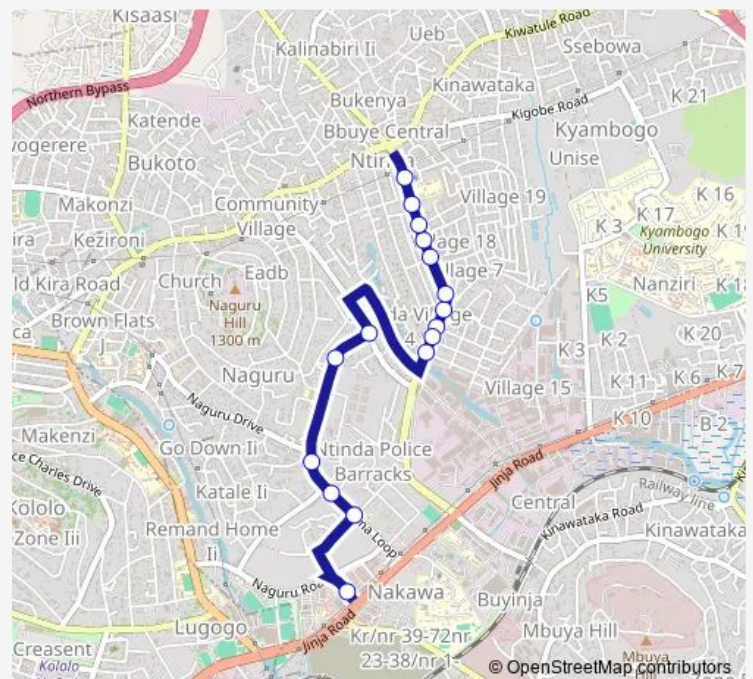

Nakawa Taxi — St. Luke Church of Uganda

Monday 06:30-19:00

Tuesday 06:30-19:00

Wednesday 06:30-19:00

Thursday 06:30-19:00

Friday 06:30-19:00

Saturday 06:30-19:00

Sunday 06:30-19:00

Route info

Direction: Nakawa Taxi

Stops: 16

Trip Duration: 0 hour 25 min

KA114 — Nakawa Taxi Park-Ntinda

BusMaps

KA114 Bus time schedules and route maps are available in an offline PDF at busmaps.com. Use the busmaps.com website to see live bus times, train schedule or subway schedule, and step-by-step directions for all public transit in Kampala