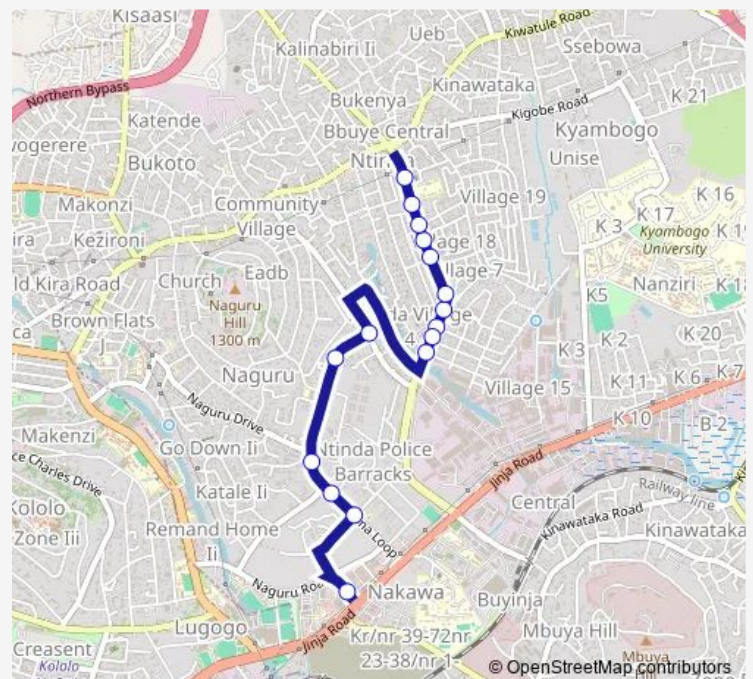

Nakawa Taxi — St. Luke Church of Uganda

Monday 06:30-19:00

Tuesday 06:30-19:00

Wednesday 06:30-19:00

Thursday 06:30-19:00

Friday 06:30-19:00

Saturday 06:30-19:00

Sunday 06:30-19:00

Route info

Direction: Nakawa Taxi

Stops: 16

Trip Duration: 0 hour 19 min

Ka114 — Nakawa Taxi Park-Ntinda

Ka114 Bus time schedules and route maps are available in an offline PDF at busmaps.com. Use the busmaps.com website to see live bus times, train schedule or subway schedule, and step-by-step directions for all public transit in Kampala