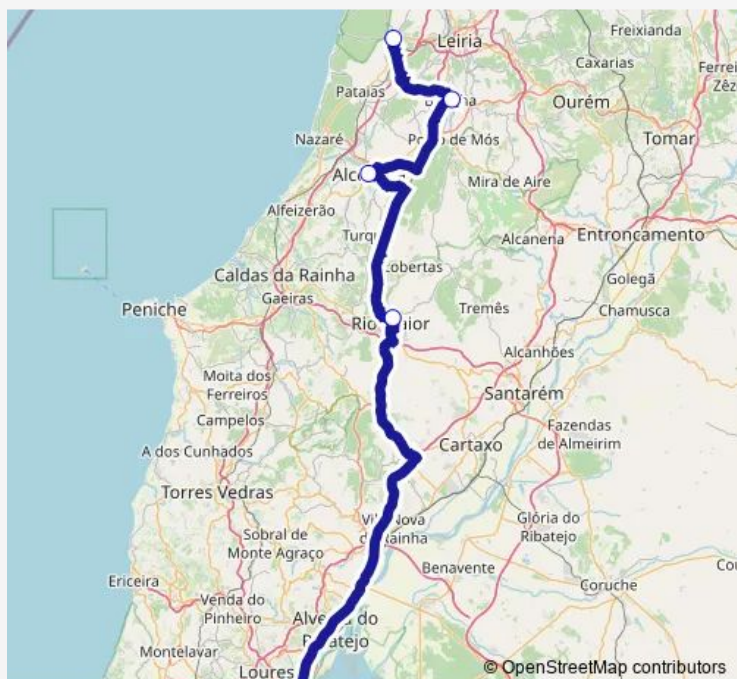

Marinha Grande

### Route schedule

Lisbon (Oriente) — Marinha Grande

Monday	09:20-17:35
Tuesday	09:20-17:35
Wednesday	09:20-17:35
Thursday	09:20-17:35
Friday	09:20-17:35
Saturday	09:20-17:35
Sunday	09:20-17:35

### Route info

Direction: Lisbon (Oriente)

Stops: 5

Trip Duration: 2 hour 35 min

**Direction**

Marinha Grande — Lisbon (Oriente)

5 stops

[Open route schedule](#)

Marinha Grande

Batalha (Bus Station)

Alcobaca

Rio Maior (Bus Station)

Lisbon (Oriente)