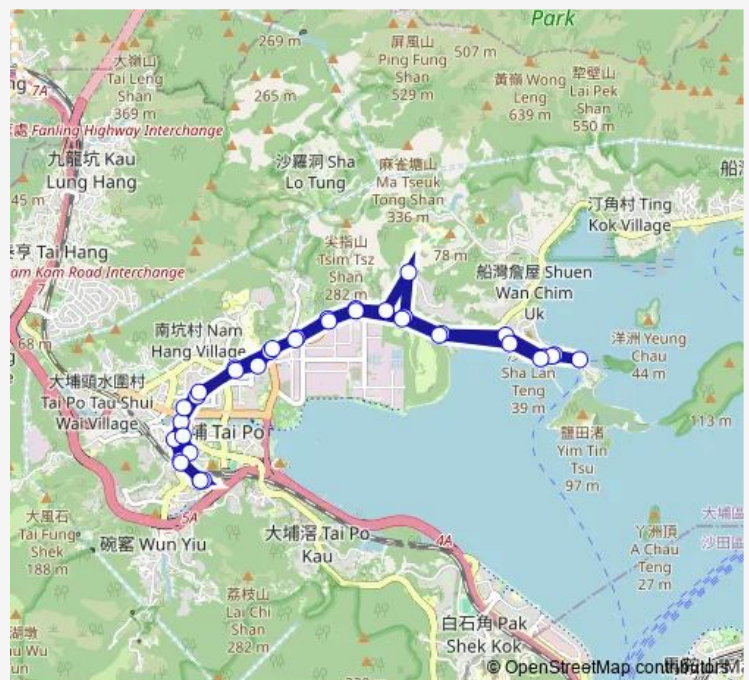

### Route info

Direction: [Kmb] TAI PO Market Station BUS Terminus[[Lwb] TAI PO Market Station

Stops: 36

Trip Duration: 0 hour 28 min

[Kmb] SAM MUN Tsai

[Kmb] SHA LAN Road

[Kmb] Shuen WAN Typhoon Shelter

[Kmb] YU ON Street SAM MUN Tsai