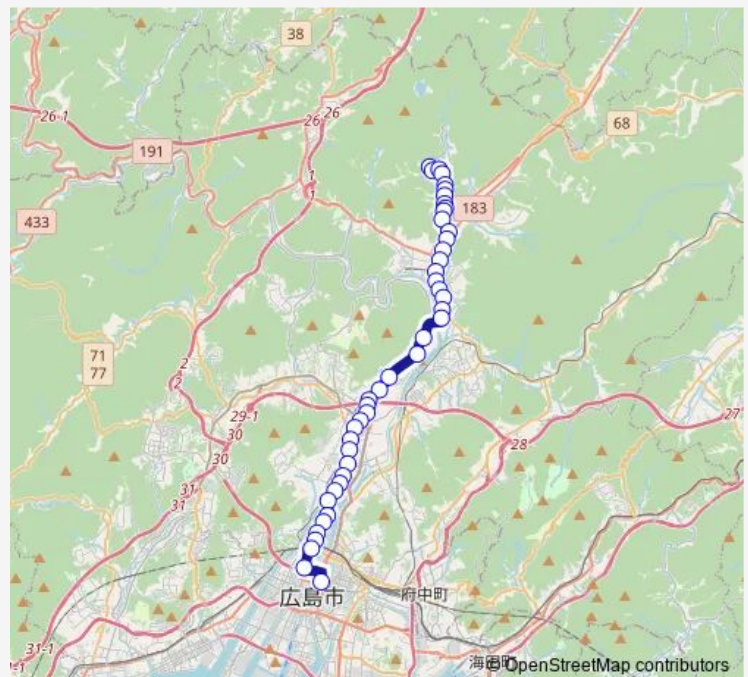

Thursday 06:03

Friday 06:03

Saturday 06:03

Sunday —

Route info

Direction: 訓練場前

Stops: 44

Trip Duration: 0 hour 51 min