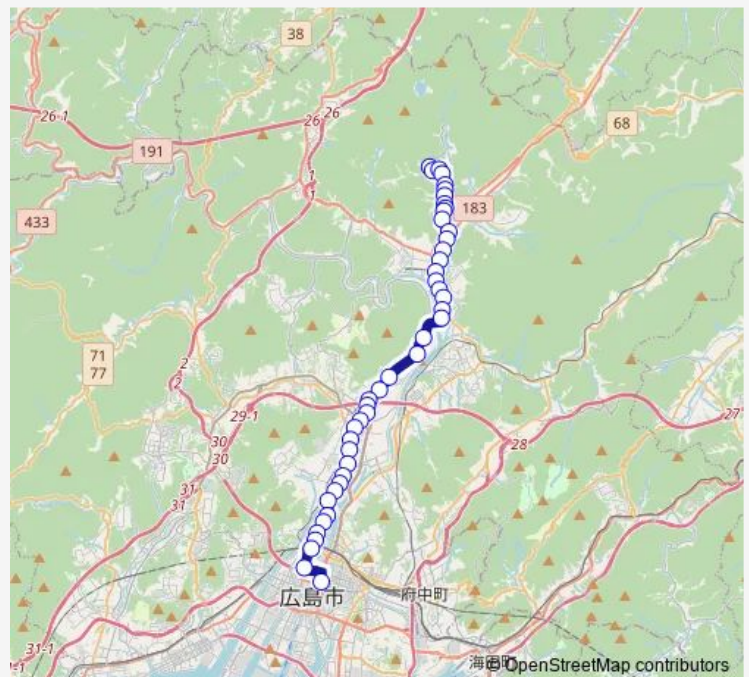

Thursday 06:03

Friday 06:03

Saturday 06:03

Sunday —

Route info

Direction: 訓練場前

Stops: 44

Trip Duration: 0 hour 51 min