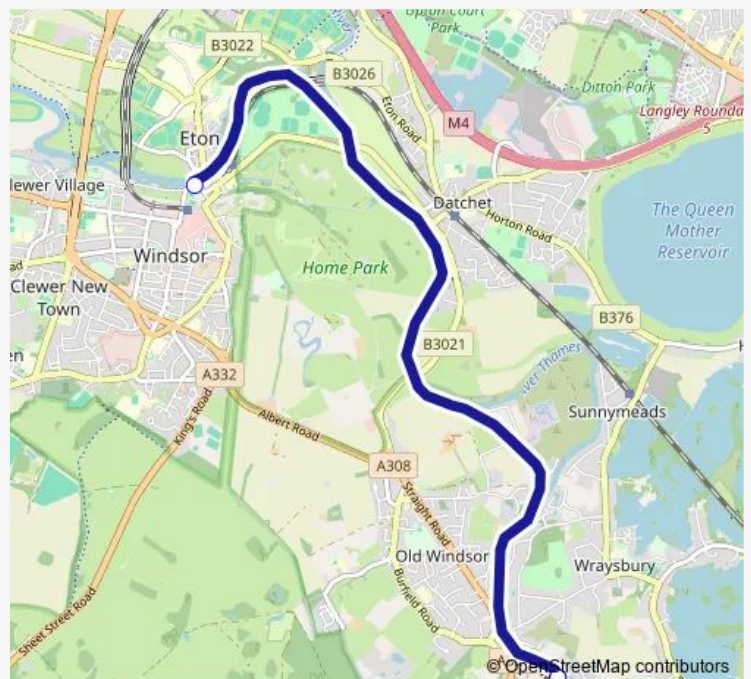

Ferry Runnymede To Windsor

[Go to website](#)

Direction

The Runnymede Boathouse — The Runnymede Boathouse

3 stops

[Open route schedule](#)

The Runnymede Boathouse

Windsor Promenade

The Runnymede Boathouse

Route schedule

The Runnymede Boathouse — The Runnymede Boathouse

Monday	—
Tuesday	—
Wednesday	11:00
Thursday	—
Friday	11:00
Saturday	11:00
Sunday	11:00

Route info

Direction: The Runnymede Boathouse

Stops: 3

Trip Duration: 6 hour 30 min

Runnymede To Windsor

Ferry time schedules and route maps are available in an offline PDF at busmaps.com. Use the busmaps.com website to see live bus times, train schedule or subway schedule, and step-by-step directions for all public transit in Slough