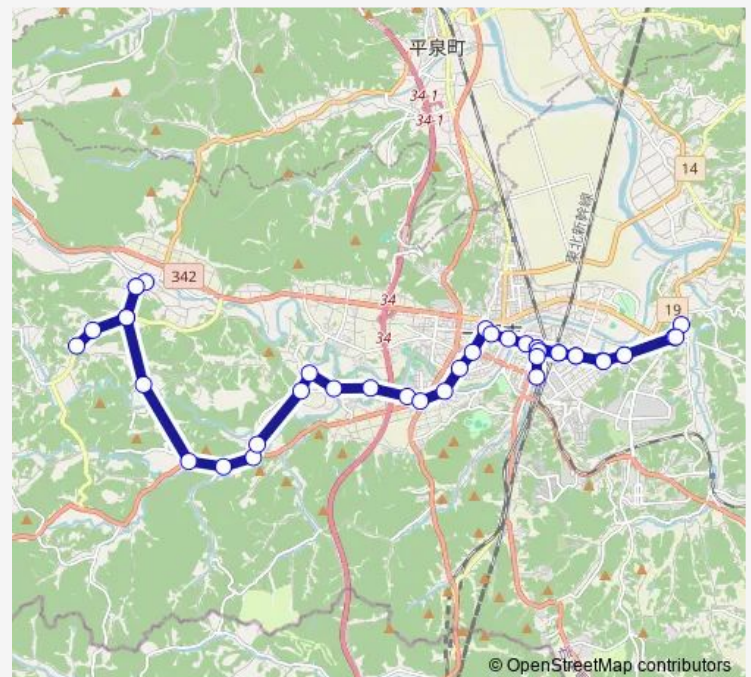

山目小学校前

Route schedule

峠 [一関市巖美町] — 一ノ関駅前

Monday 07:40-13:32

Tuesday —

Wednesday —

Thursday 07:40-13:32

Friday —

Saturday —

Sunday —

Route info

Direction: 峠 [一関市巖美町]

Stops: 40

Trip Duration: 0 hour 55 min

一関市役所西

一関市役所前

Monday 11:39-15:32

Tuesday —

Wednesday —

Thursday 11:39-15:32

Friday —

Saturday —

Sunday —

Route info

Direction: 一ノ関駅前

Stops: 40

Trip Duration: 0 hour 50 min

谷起島西方

古内公民館前

西黒沢

6区公民館前

岩城橋