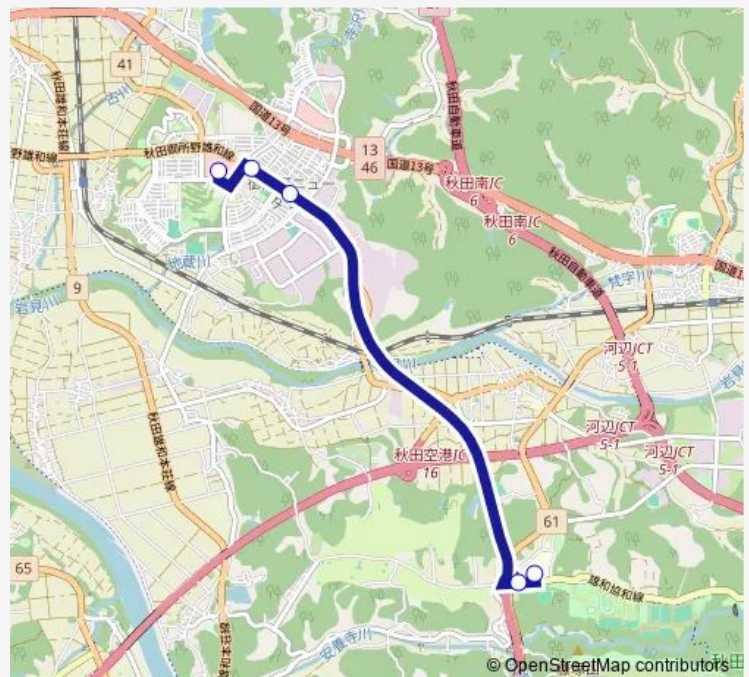

Direction

国際教養大学前 — 和田駅前

2 stops

[Open route schedule](#)

国際教養大学前

和田駅前

Route schedule

国際教養大学前 — 和田駅前

Monday	08:00-18:35
Tuesday	08:00-18:35
Wednesday	10:35-18:35
Thursday	10:35-18:35
Friday	08:00-18:35
Saturday	08:00-18:35
Sunday	08:00-18:35

Route info

Direction: 国際教養大学前

Stops: 2

Trip Duration: 0 hour 15 min

国際教養大学前 — 秋田空港

Monday	—
Tuesday	—
Wednesday	—
Thursday	—
Friday	08:25-15:20
Saturday	—
Sunday	—

Route info

Direction: 国際教養大学前

Stops: 2

Trip Duration: 0 hour 8 min

Direction

和田駅前 — 国際教養大学前

Route info

Direction: 和田駅前

Stops: 2

Trip Duration: 0 hour 15 min

国際教養大学線 Bus time schedules and route maps are available in an offline PDF at busmaps.com. Use the busmaps.com website to see live bus times, train schedule or subway schedule, and step-by-step directions for all public transit in Akita