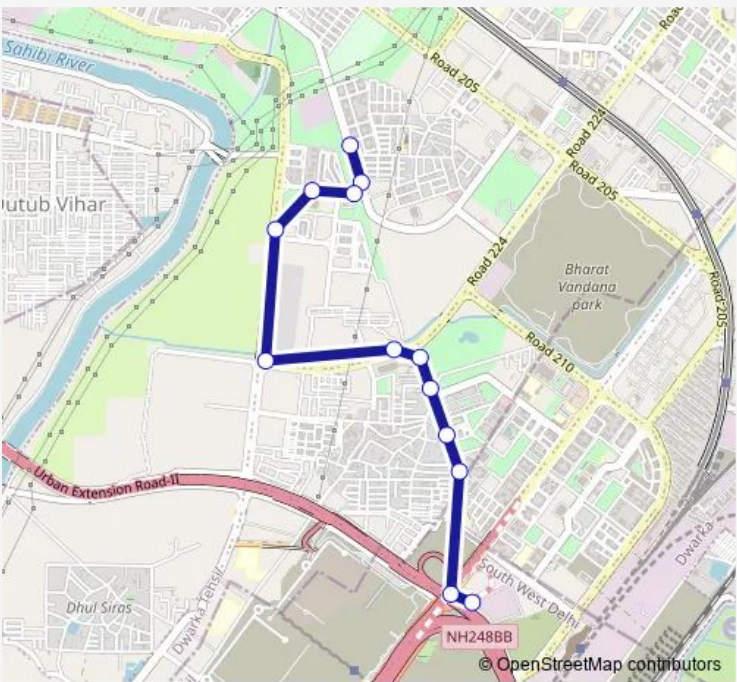

Bus RL-77extstldown

[Go to website](#)

Direction
 Dwarka Sec 19 Pocket B (T) — Dwarka Sec 22 Cluster Depot
 13 stops
[Open route schedule](#)

- Dwarka Sec 19 Pocket B (T)
- School Of Excellence Dwarka
- Nirankari Chowk Dwarka
- OPG World School Dwarka
- Dwarka Sec 19b
- Dwarka Sec-23 Crossing
- Radha Swami Satsang Sec-23 Dwarka
- Radha Swami Satsang Sec-23 Dwarka
- Pochan Pur Village Dwarka Sec 23
- Radha Krishna Apartments Dwarka
- Ranjit Vihar II Dwarka
- Dwarka Sec 21 Crossing Bharthal Chowk
- Dwarka Sec 22 Cluster Depot

Route schedule
 Dwarka Sec 19 Pocket B (T) — Dwarka Sec 22 Cluster Depot

Monday	05:30-19:22
Tuesday	05:30-19:22
Wednesday	05:30-19:22
Thursday	05:30-19:22
Friday	05:30-19:22
Saturday	05:30-19:22
Sunday	05:30-19:22

Route info
 Direction: Dwarka Sec 19 Pocket B (T)
 Stops: 13
 Trip Duration: 0 hour 16 min

Bus time schedules and route maps are available in an offline PDF at busmaps.com. Use the busmaps.com website to see live bus times, train schedule or subway schedule, and step-by-step directions for all public transit in New Delhi

The schedule is provided in the local timezone. Times with "(+1)" indicate departures on the next day.

PDF file created on 2025-01-31

2024 BusMaps.com - All Rights Reserved