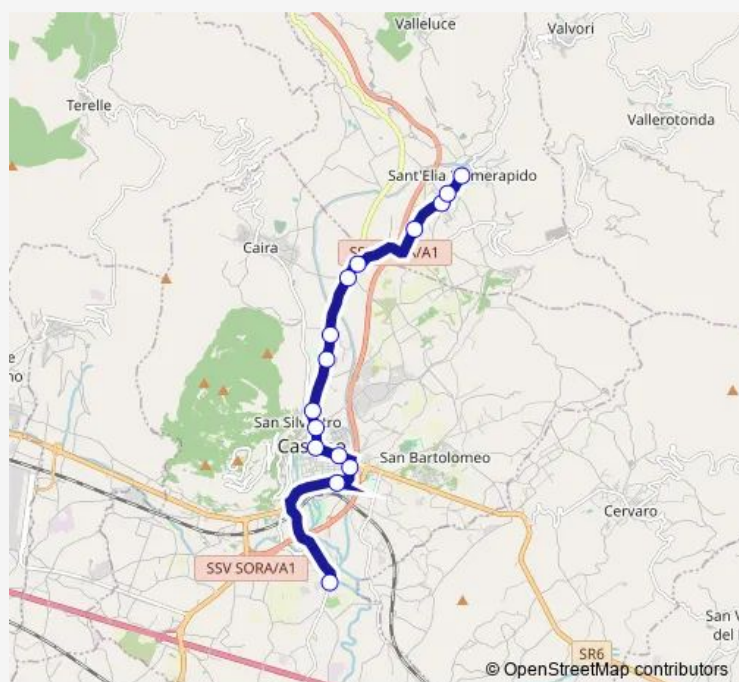

Cassino | Via Sferracavalli (Acquapark) # f7692

Cassino | Via Sferracavalli Via Cimino # f7693

Cassino | Via Sferracavalli Via Laro # f7694

Cassino | Via Chiusanova Via Sferracavalli # f7984

Sant'Elia | Via Chiusanova Via Pezzogrande # f7921

Sant'Elia | Via Carponete Via Guado # f7923

Sant'Elia | Via Calvario Via Oliveto # f7924

Sant'Elia | Piazza Risi # f7985

Route schedule

Cassino | Ponte Marozzo # f8251 — Sant'Elia | Piazza Risi # f7985

Monday	13:20
Tuesday	13:20
Wednesday	13:20
Thursday	13:20
Friday	13:20
Saturday	—
Sunday	—

Route info

Direction: Cassino | Ponte Marozzo # f8251

Stops: 15

Trip Duration: 0 hour 30 min

Cassino - Sant'Elia Fiumerapido # Cs565a

Bus time schedules and route maps are available in an offline PDF at busmaps.com. Use the busmaps.com website to see live bus times, train schedule or subway schedule, and step-by-step directions for all public transit in Cassino