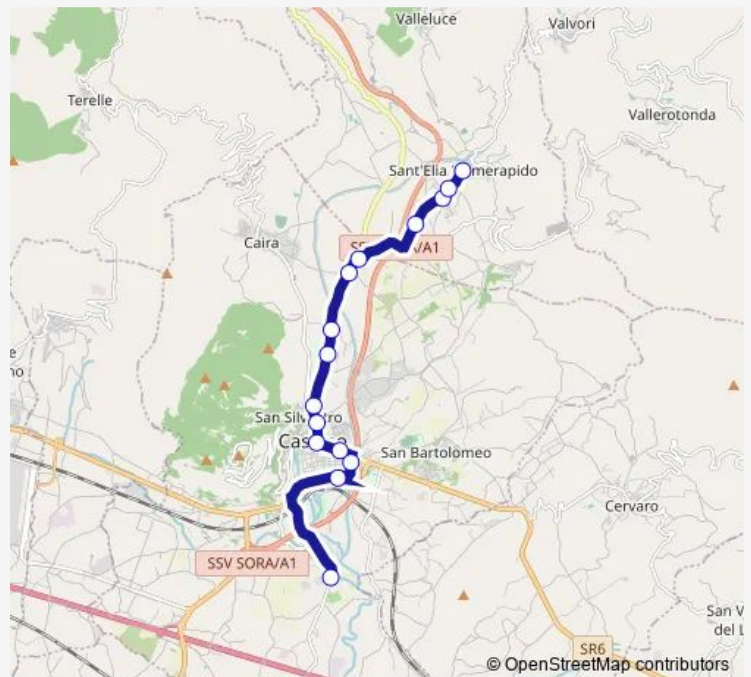

Bus Cassino - Sant'Elia Fiumerapido # Cs565a

[Go to website](#)

**Direction**

CASSINO | Ponte Marozzo # f8251 — SANT'ELIA | Piazza Risi # f7985

15 stops

[Open route schedule](#)

- CASSINO | Ponte Marozzo # f8251
- Cassino | Viale Garigliano Via Volturno # f4412
- Cassino | ist. magistrale Varrone # f1549
- CASSINO | Ist. superiore RIGHI # f7686
- CASSINO | Ist. Superiore CARDUCCI # f7687
- CASSINO | Via 20 Settembre Via Marconi # f7688
- CASSINO | Casa Circondariale # f7691
- CASSINO | Via Sferracavalli (Acquapark) # f7692
- CASSINO | Via Sferracavalli Via Cimino # f7693
- CASSINO | Via Sferracavalli Via Laro # f7694
- CASSINO | Via Chiusanova Via Sferracavalli # f7984
- SANT'ELIA | Via Chiusanova Via Pezzogrande # f7921
- SANT'ELIA | Via Carponete Via Guado # f7923
- SANT'ELIA | Via Calvario Via Oliveto # f7924
- SANT'ELIA | Piazza Risi # f7985

**Route schedule**

CASSINO | Ponte Marozzo # f8251 — SANT'ELIA | Piazza Risi # f7985

Monday	13:20
Tuesday	13:20
Wednesday	13:20
Thursday	13:20
Friday	13:20
Saturday	—
Sunday	—

**Route info**

Direction: CASSINO | Ponte Marozzo # f8251

Stops: 15

Trip Duration: 0 hour 30 min

Cassino - Sant'Elia Fiumerapido # Cs565a

Bus time schedules and route maps are available in an offline PDF at [busmaps.com](https://busmaps.com). Use the [busmaps.com](https://busmaps.com) website to see live bus times, train schedule or subway schedule, and step-by-step directions for all public transit in Cassino

The schedule is provided in the local timezone. Times with "(+1)" indicate departures on the next day.

PDF file created on 2025-01-16

2024 BusMaps.com - All Rights Reserved