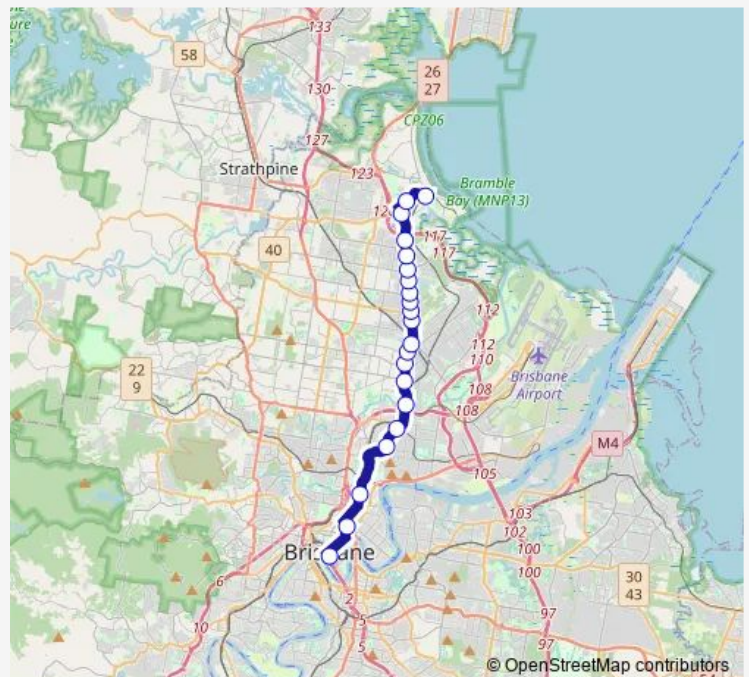

Bus N310 City - Sandgate Nightlink

[Go to website](#)

Direction

George Street Stop 116 — Sandgate bus station, stop 2

21 stops

[Open route schedule](#)

George Street Stop 116

Wickham Street Stop 225 near Little St

Sandgate Rd at Boondall School, stop 20

Sandgate Rd at Iceworld, stop 23/24

Braun St at Sandgate High, stop 27

Board St at Deagon Racecourse, stop 29

Sandgate bus station, stop 2

Route schedule

George Street Stop 116 — Sandgate bus station, stop 2

Monday —

Tuesday —

Wednesday —

Thursday —

Friday —

Saturday 00:00-03:45

Sunday 00:00-03:45

Route info

Direction: George Street Stop 116

Stops: 21

Trip Duration: 0 hour 33 min

N310 — City - Sandgate Nightlink

N310 Bus time schedules and route maps are available in an offline PDF at busmaps.com. Use the busmaps.com website to see live bus times, train schedule or subway schedule, and step-by-step directions for all public transit in Brisbane