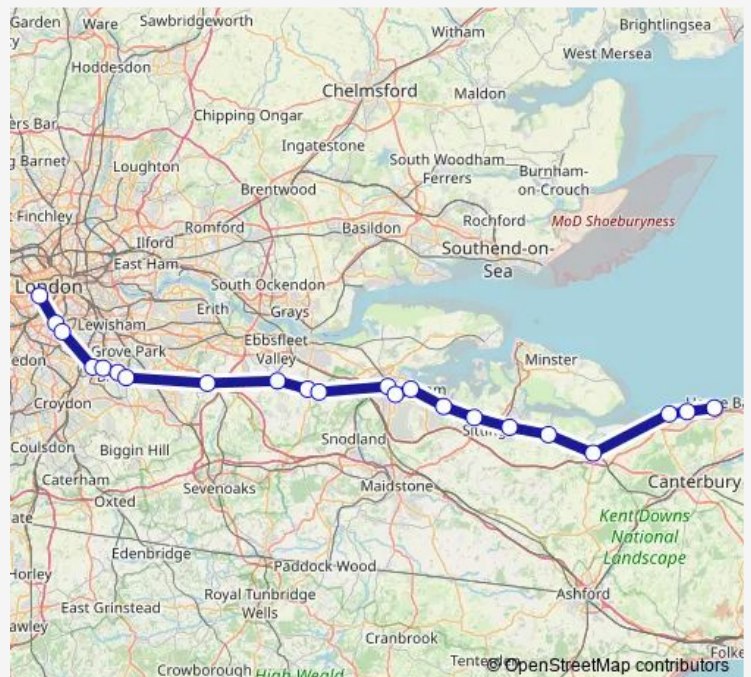

Rail Se:Vic->Hnb SE train service from VIC to Hnb

[Go to website](#)

Direction

London Victoria — Herne Bay

22 stops

[Open route schedule](#)

London Victoria

Brixton

Sole Street

Rochester

Chatham

Gillingham (Kent)

Rainham (Kent)

Newington

Sittingbourne

Teynham

Faversham

Whitstable

Chestfield & Swalecliffe

Route schedule

London Victoria — Herne Bay

Monday —

Tuesday —

Wednesday —

Thursday —

Friday —

Saturday 06:40-23:10

Sunday —

Route info

Direction: London Victoria

Stops: 22

Trip Duration: 1 hour 29 min