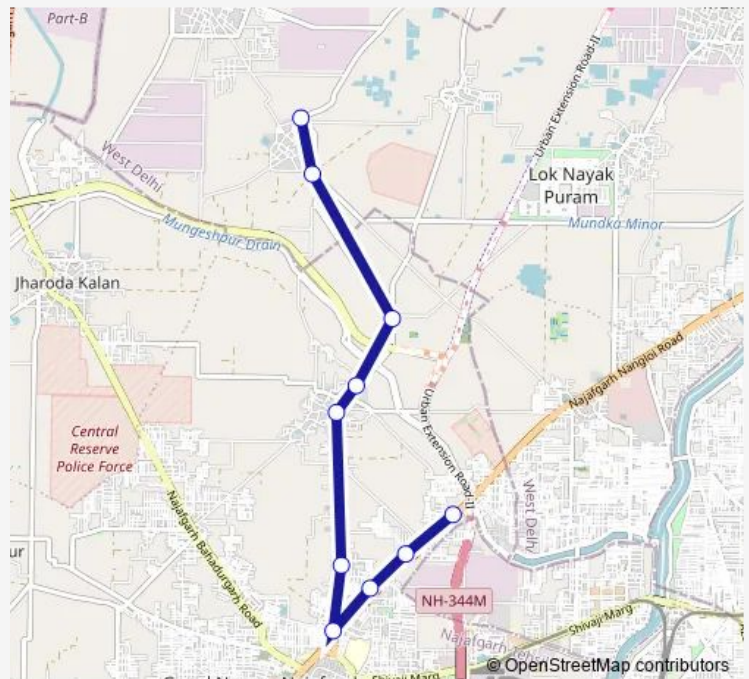

Neelwal Crossing

Dichau Kalan School

Dichau Village

Shiv Enclave Dichau

Dichau Chowk

Udaseen Ashram

Nirmal Vihar

Dichau Kalan Depot

Route schedule

Neelwal Village — Dichau Kalan Depot

Monday 06:32-21:30

Tuesday 06:32-21:30

Wednesday 06:32-21:30

Thursday 06:32-21:30

Friday 06:32-21:30

Saturday 06:32-21:30

Sunday 06:32-21:30

Route info

Direction: Neelwal Village

Stops: 10

Trip Duration: 0 hour 32 min

934stldown2

BusMaps

934stldown2 Bus time schedules and route maps are available in an offline PDF at busmaps.com. Use the busmaps.com website to see live bus times, train schedule or subway schedule, and step-by-step directions for all public transit in New Delhi