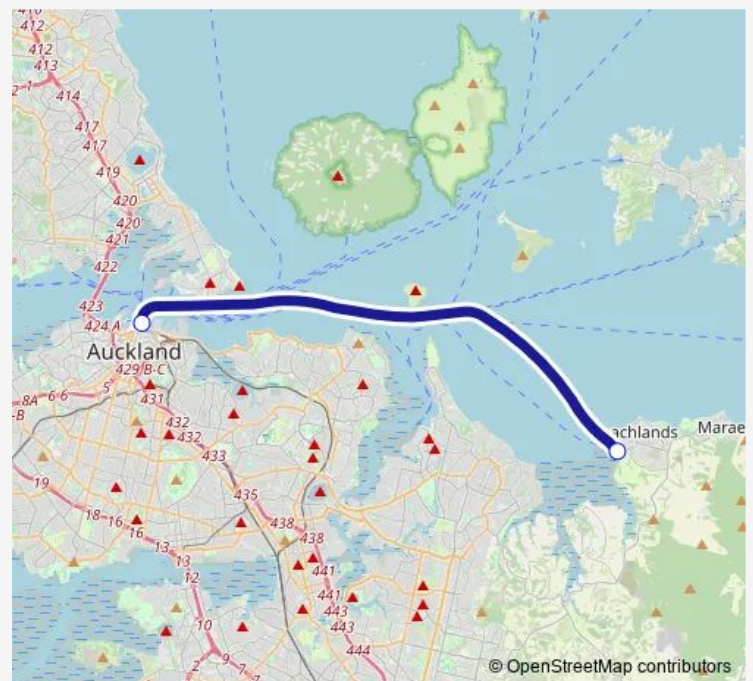

Direction

Pine Harbour Ferry Terminal — Downtown Ferry Terminal Pier 3

2 stops

[Open route schedule](#)

Pine Harbour Ferry Terminal

Downtown Ferry Terminal Pier 3

Route schedule

Pine Harbour Ferry Terminal — Downtown Ferry Terminal Pier 3

Monday	06:20-19:00
Tuesday	06:20-19:00
Wednesday	06:20-19:00
Thursday	06:20-19:00
Friday	06:20-22:30
Saturday	10:25-22:30
Sunday	10:25-17:30

Route info

Direction: Pine Harbour Ferry Terminal

Stops: 2

Trip Duration: 0 hour 35 min

Direction

Downtown Ferry Terminal Pier 3 — Pine Harbour Ferry Terminal

2 stops

[Open route schedule](#)

Downtown Ferry Terminal Pier 3

Pine Harbour Ferry Terminal

Route schedule

Downtown Ferry Terminal Pier 3 — Pine Harbour Ferry Terminal

Direction: Downtown Ferry Terminal Pier 3

Stops: 2

Trip Duration: 0 hour 35 min

Pine Ferry time schedules and route maps are available in an offline PDF at busmaps.com. Use the busmaps.com website to see live bus times, train schedule or subway schedule, and step-by-step directions for all public transit in Auckland