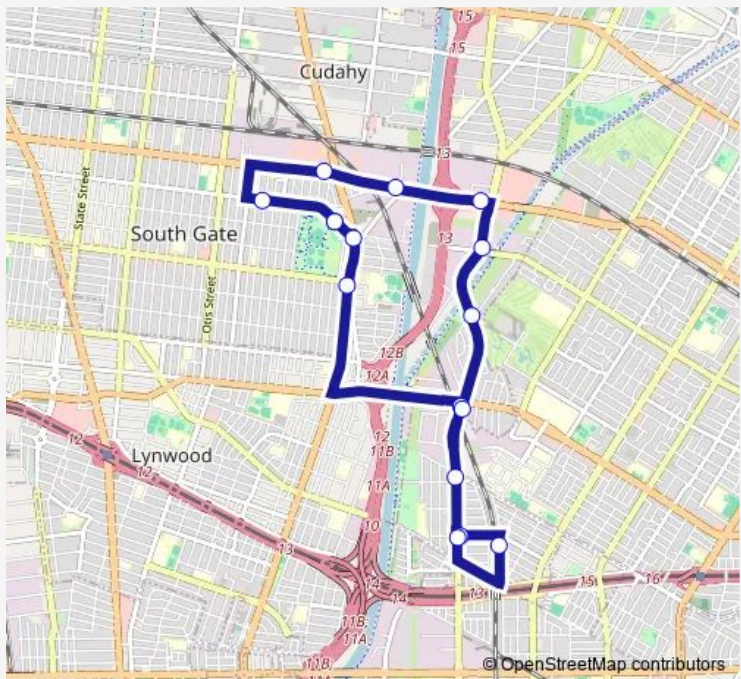

Bus Eastside Route

[Go to website](#)

Direction
 Southern Ave @ Auditorium — Southern Ave @ Auditorium

16 stops

[Open route schedule](#)

- Southern Ave @ Auditorium
- Atlantic Blvd & Southern Ave
- Atlantic Ave & Tweedy Blvd
- Garfield Ave & E Imperial Hwy
- Garfield Ave & Gardendale St
- Main St & Garfield Ave
- Industrial Ave & Harding Ave
- Garfield Ave & Main St
- Garfield Ave & E Imperial Hwy
- Garfield Ave & Karmont Ave
- Garfield Ave & Southern Ave
- Firestone Blvd & Garfield Ave
- Firestone Blvd & Rayo Ave
- Firestone Blvd & Atlantic Ave
- Southern Ave & Hunt Ave
- Southern Ave @ Auditorium

Route schedule

Southern Ave @ Auditorium — Southern Ave @ Auditorium

| | |
|-----------|-------|
| Monday | 00:00 |
| Tuesday | 00:00 |
| Wednesday | 00:00 |
| Thursday | 00:00 |
| Friday | 00:00 |
| Saturday | 00:00 |
| Sunday | — |

Route info

Direction: Southern Ave @ Auditorium

Stops: 16

Trip Duration: 0 hour 25 min

Bus time schedules and route maps are available in an offline PDF at busmaps.com. Use the busmaps.com website to see live bus times, train schedule or subway schedule, and step-by-step directions for all public transit in Los Angeles

The schedule is provided in the local timezone. Times with "(+1)" indicate departures on the next day.

PDF file created on 2025-01-16

2024 BusMaps.com - All Rights Reserved