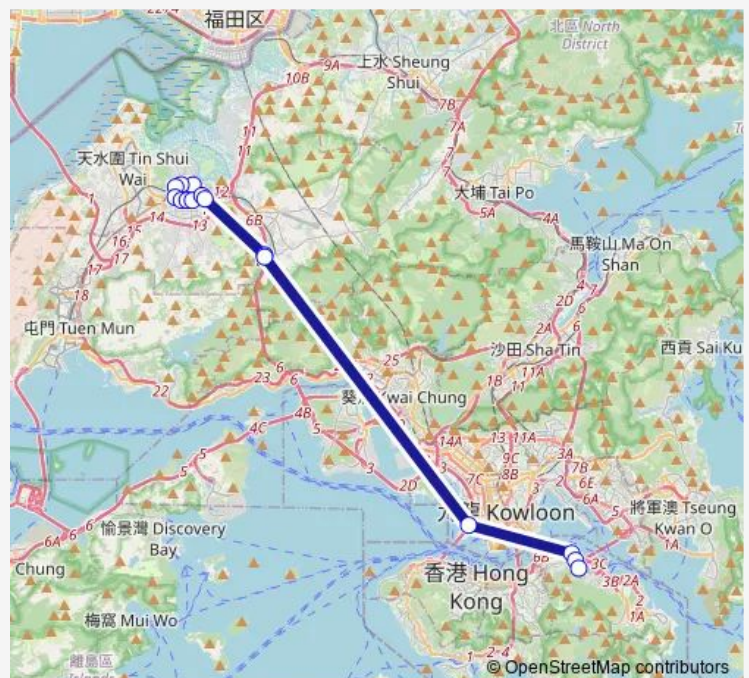

[Kmb] Yuen Long (West) BUS Terminus[[Lrtfeeder] Yuen Long West

[Kmb] Yuet Ping House Long Ping Estate[[Lrtfeeder] Yuet Ping Hse, Long Ping Estate (MTR Long Ping Station)

[Kmb] Long Ping Station

[Kmb] Wang FU Court[[Lwb] Wang FU Court

Route schedule

[Ctb] Sunway Gardens, King'S Road[[Kmb] Quarry BAY (King'S Road) Terminus — [Kmb] Yuen Long (TAK YIP Street)][Lwb] Yuen Long (TAK YIP Street)

Monday	17:35-18:55
Tuesday	17:35-18:55
Wednesday	17:35-18:55
Thursday	17:35-18:55
Friday	17:35-18:55
Saturday	—
Sunday	—

Route info

Direction: [Ctb] Sunway Gardens, King'S Road[[Kmb] Quarry BAY (King'S Road) Terminus

Stops: 14

Trip Duration: 1 hour 12 min

[Kmb] Yuen Long (TAK YIP Street)|[Lwb] Yuen Long (TAK YIP Street)

Direction