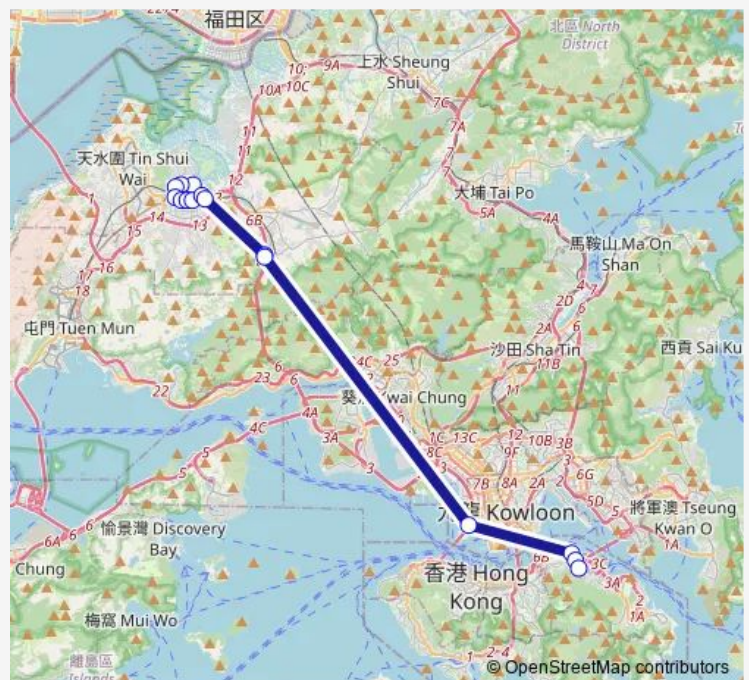

[Kmb] Yuen Long (West) BUS Terminus[[Lrtfeeder] Yuen Long West

[Kmb] Yuet Ping House Long Ping Estate[[Lrtfeeder] Yuet Ping Hse, Long Ping Estate (MTR Long Ping Station)

[Kmb] Long Ping Station

[Kmb] Wang FU Court[[Lwb] Wang FU Court

Route schedule

[Ctb] Sunway Gardens, King'S Road[[Kmb] Quarry BAY (King'S Road) Terminus — [Kmb] Yuen Long (TAK YIP Street)][Lwb] Yuen Long (TAK YIP Street)

Monday	17:40-18:40
Tuesday	17:40-18:40
Wednesday	17:40-18:40
Thursday	17:40-18:40
Friday	17:40-18:40
Saturday	—
Sunday	—

Route info

Direction: [Ctb] Sunway Gardens, King'S Road[[Kmb] Quarry BAY (King'S Road) Terminus

Stops: 14

Trip Duration: 1 hour 18 min

[Kmb] Yuen Long (TAK YIP Street)|[Lwb] Yuen Long (TAK YIP Street)

Direction