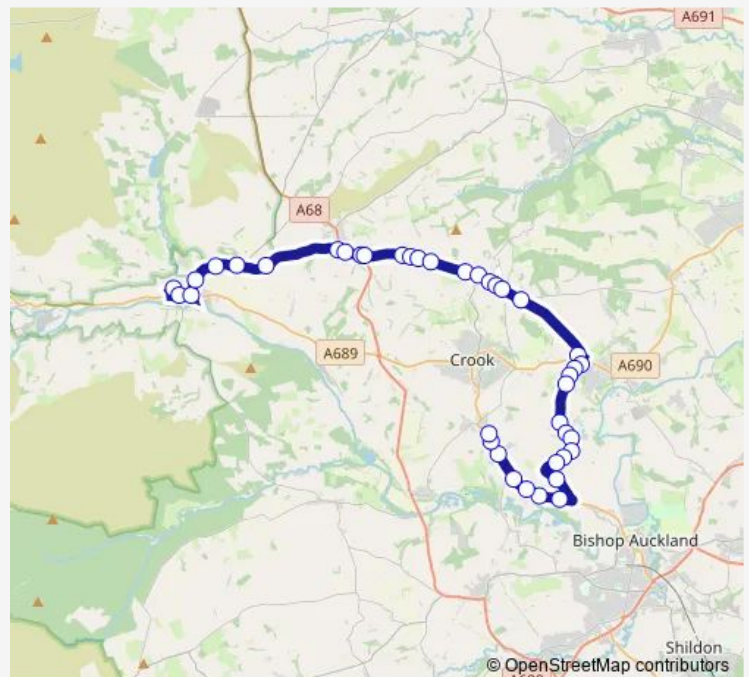

Thursday 15:10

Friday 15:10

Saturday —

Sunday —

Route info

Direction: School Bus Park

Stops: 40

Trip Duration: 0 hour 36 min

■ 101D

BusMaps

Watling Terrace

Hunwick Lane - Leisure Centre

Burn Farm

Cherry Tree

St Johns Gardens

Helmington Hall