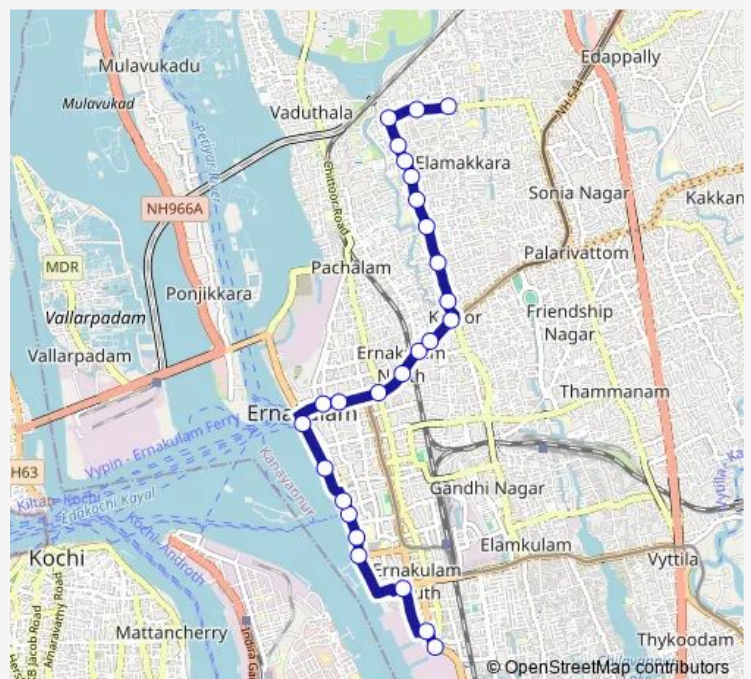

### Route schedule

Cochin Shipyard Main Gate — Punnakkal

Monday 06:00

Tuesday 06:00

Wednesday 06:00

Thursday 06:00

Friday 06:00

Saturday 06:00

### Route info

Direction: Cochin Shipyard Main Gate

Stops: 26

Trip Duration: 0 hour 28 min

Elamakkara ↔ Ernakulam South

Swami Padi

Vaayanashaala

Perandoor Junction