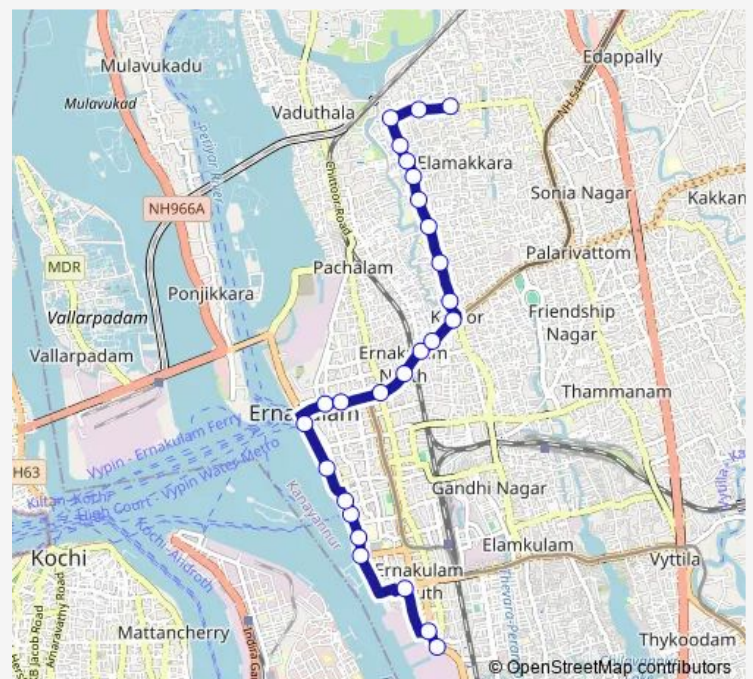

Thursday 06:00

Friday 06:00

Saturday 06:00

Sunday 06:00

Route info

Direction: Cochin Shipyard Main Gate

Stops: 26

Trip Duration: 0 hour 28 min

Elamakkara ↔ Ernakulam South

Swami Padi

Vaayanashaala

Perandoor Junction

Padam

Punnakkal

Direction

Punnakkal — Cochin Shipyard Main Gate