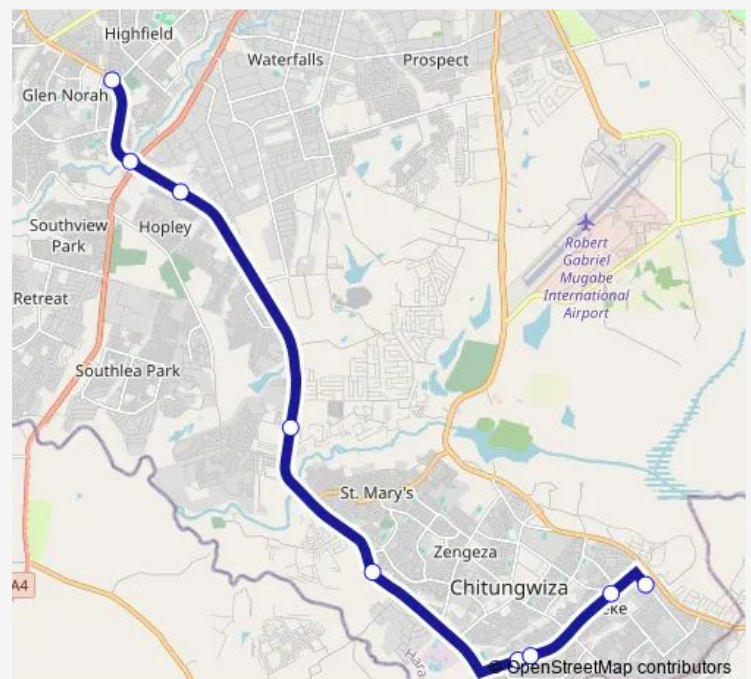

Direction

Mapuranga Hub — Chitungwiza Municipality

9 stops

[Open route schedule](#)

Mapuranga Hub

Mbudzi Roundabout

Hopely

Arda Dairy

Downtown Engine

Young Africa

Pa L, Maharapara Road

Chinembiri Primary School

Chitungwiza Municipality

Route schedule

Mapuranga Hub — Chitungwiza Municipality

Monday	10:50
Tuesday	10:50
Wednesday	10:50
Thursday	10:50
Friday	10:50
Saturday	10:50
Sunday	10:50

Route info

Direction: Mapuranga Hub

Stops: 9

Trip Duration: 0 hour 55 min

Communal Taxi Service time schedules and route maps are available in an offline PDF at busmaps.com. Use the busmaps.com website to see live bus times, train schedule or subway schedule, and step-by-step directions for all public transit in Harare