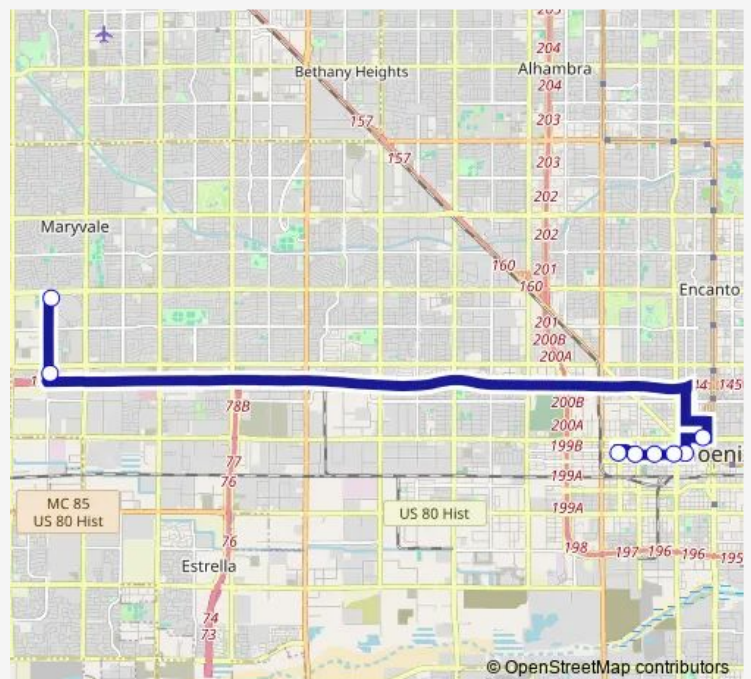

Van Buren St & 2nd Av

5th Av & Washington St

Washington St & 7th Av

Washington St & 12th Av

Washington St & 15th Av

17th Av & State Capitol

Route schedule

Desert Sky Tc — 17th Av & State Capitol

Monday 05:22-08:07

Tuesday 05:22-08:07

Wednesday 05:22-08:07

Thursday 05:22-08:07

Friday 05:22-08:07

Saturday —

Sunday —

Route info

Direction: Desert Sky Tc

Stops: 8

Trip Duration: 0 hour 52 min

I10W — I-10 West Rapid

Direction

Jefferson St & 18th Av — Desert Sky Tc

8 stops

[Open route schedule](#)

Route schedule

Jefferson St & 18th Av — Desert Sky Tc

Monday	15:15-18:15
Tuesday	15:15-18:15
Wednesday	15:15-18:15
Thursday	15:15-18:15
Friday	15:15-18:15
Saturday	—
Sunday	—

Route info

Direction: Jefferson St & 18th Av