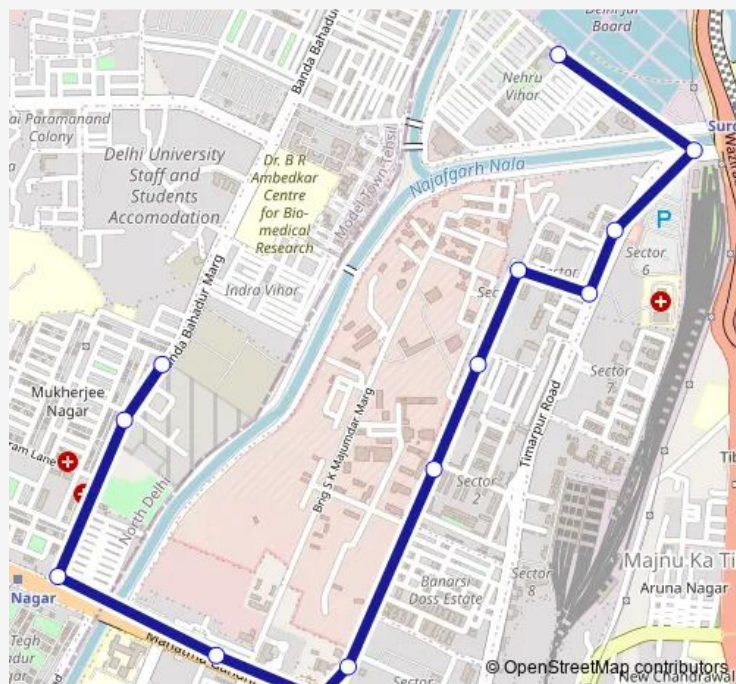

Vishwa Vidyalaya Metro Station

Lucknow Road

DDA Flats Lucknow Road

Inmas

Cghc Dispensary

Balak Ram Hospital

Police Station Timarpur

Nehru Vihar Crossing

### Route schedule

BBM Cluster Depot — Nehru Vihar

Monday 06:00-20:20

Tuesday 06:00-20:20

Wednesday 06:00-20:20

Thursday 06:00-20:20

Friday 06:00-20:20

Saturday 06:00-20:20

### Route info

Direction: BBM Cluster Depot

Stops: 13

Trip Duration: 0 hour 16 min

108stlup

BusMaps

108stlup Bus time schedules and route maps are available in an offline PDF at [busmaps.com](https://busmaps.com). Use the [busmaps.com](https://busmaps.com) website to see live bus times, train schedule or subway schedule, and step-by-step directions for all public transit in Delhi