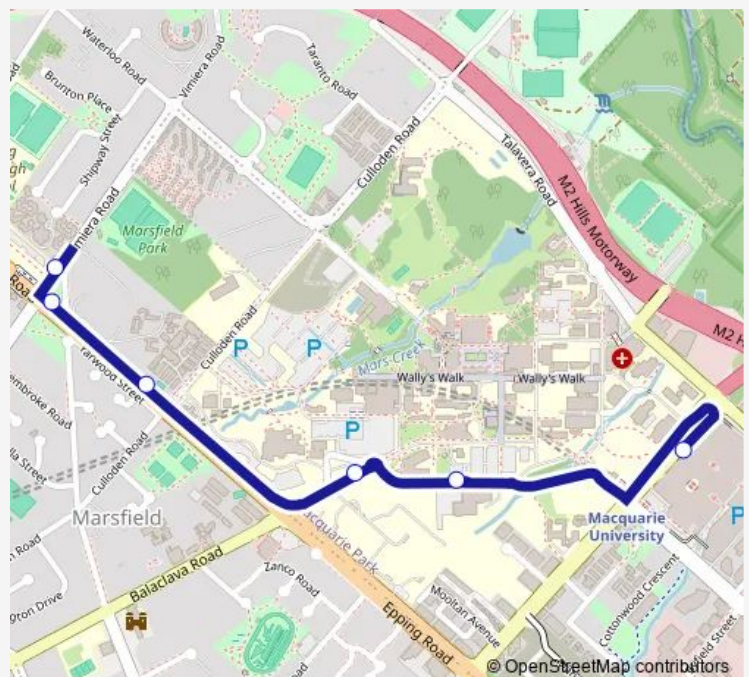

School Bus 679w Epping Boys High to Macquarie Centre

[Go to website](#)

Direction

Epping Boys High School, Vimiera Rd, Stand B — Macquarie Centre, Stand D

6 stops

[Open route schedule](#)

Epping Boys High School, Vimiera Rd, Stand B

Epping Rd At Vimiera Rd

Epping Rd Before Culloden Rd

Balaclava Rd Opp Shalom Centre

Macquarie University Campus, University Av, Stand B

Macquarie Centre, Stand D

Route schedule

Epping Boys High School, Vimiera Rd, Stand B — Macquarie Centre, Stand D

Monday	15:20
Tuesday	15:20
Wednesday	15:20
Thursday	15:20
Friday	15:20
Saturday	—
Sunday	—

Route info

Direction: Epping Boys High School, Vimiera Rd, Stand B

Stops: 6

Trip Duration: 0 hour 7 min

679w — Epping Boys High to Macquarie Centre