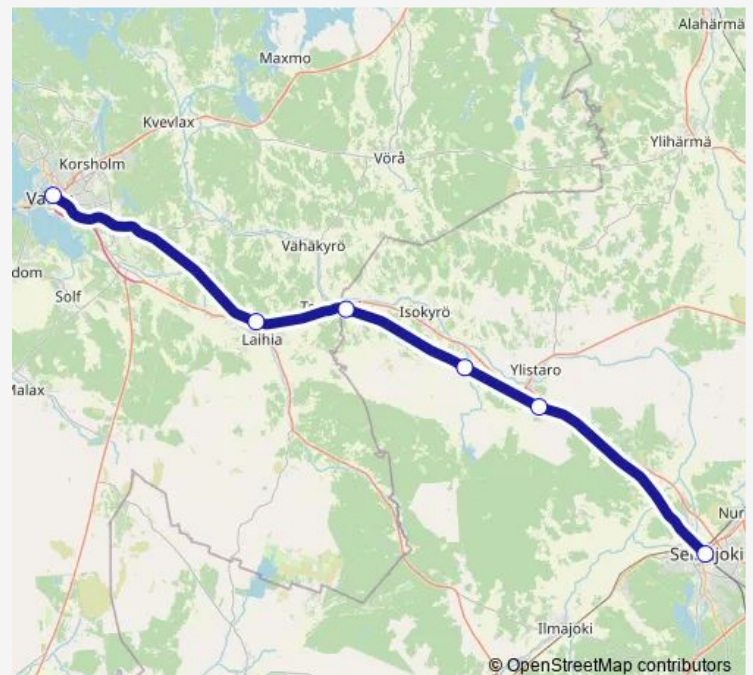

Isokyrö

Ylistaro

Seinäjoki

Route schedule

Vaasa — Seinäjoki

Monday 08:20

Tuesday 08:20

Wednesday 08:20

Thursday 08:20

Friday 08:20

Saturday —

Sunday —

Route info

Direction: Vaasa

Stops: 6

Trip Duration: 0 hour 55 min