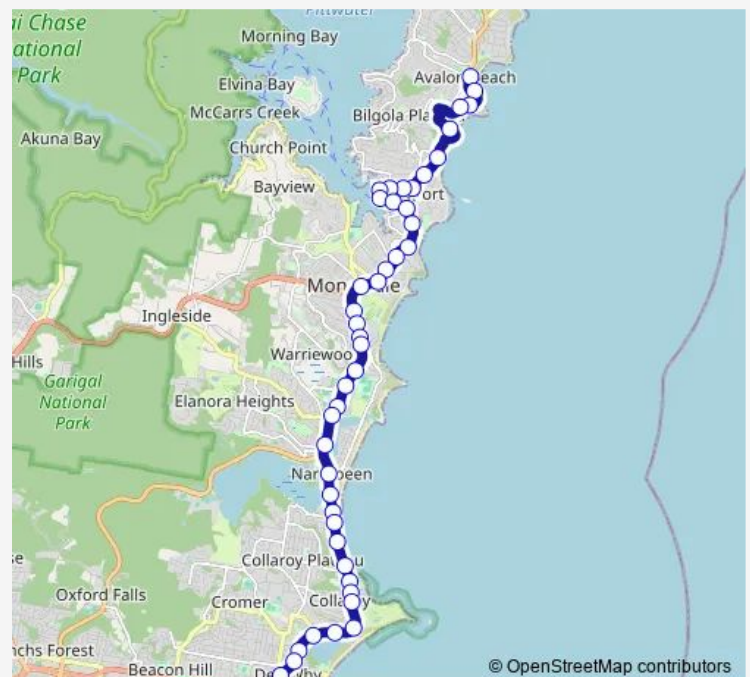

School Bus 766n Avalon to Milsons Point

[Go to website](#)

Direction

Avalon Beach Slsc, Barrenjoey Rd — Dee Why Shops, Pittwater Rd

44 stops

[Open route schedule](#)

- Avalon Beach Slsc, Barrenjoey Rd
- Barrenjoey Rd After The Crescent
- 484 Barrenjoey Rd
- Barrenjoey Rd Opp Old Barrenjoey Rd
- Barrenjoey Rd Before The Serpentine
- Newport Surf Club, Neptune Rd
- Barrenjoey Rd After Bramley Av
- Gladstone Rd Opp Newport Park
- Gladstone Rd Opp Woolcott St
- Trafalgar Park, Gladstone St
- Kalinya St Opp Dearin Reserve
- Kalinya St After Queens Pde
- Newport Public School, Beaconsfield St
- Beaconsfield St At Barrenjoey Rd
- Barrenjoey Rd Before Karloo Pde
- Barrenjoey Rd At Hillcrest Av
- Barrenjoey Rd Opp Waterview St
- Barrenjoey Rd Opp Bassett St
- Barrenjoey Rd Before Darley St
- Barrenjoey Rd Opp Village Park
- Pittwater Rd Opp Turimetta St

Route schedule

Avalon Beach Slsc, Barrenjoey Rd — Dee Why Shops, Pittwater Rd

Monday	06:34
Tuesday	06:34
Wednesday	06:34
Thursday	06:34
Friday	06:34
Saturday	—
Sunday	—

Route info

Direction: Avalon Beach Slsc, Barrenjoey Rd

Stops: 44

Trip Duration: 0 hour 34 min

766n — Avalon to Milsons Point

Pittwater Rd Opp Jenkins St

Pittwater Rd At Coronation St

Pittwater Rd At Cook Tce

Pittwater Rd At Arnott Cres

Warriewood B-Line, Pittwater Rd