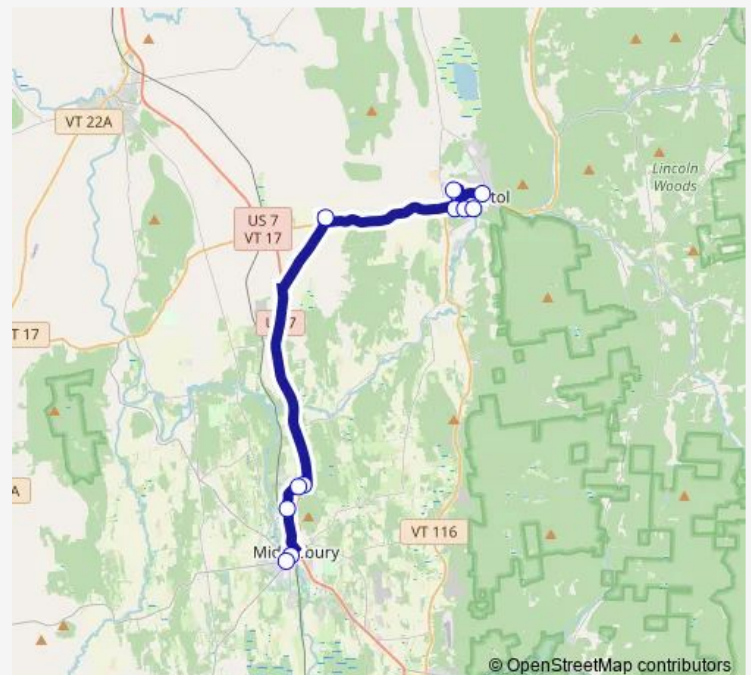

Direction

Bristol Town Green — Academy Street

11 stops

[Open route schedule](#)

Bristol Town Green

Mt. Abe High School

Bristol Family Center

Bristol Woodland Dr

Bristol Town Green — Academy Street

Monday 06:13-18:05

Tuesday 06:13-18:05

Wednesday 06:13-18:05

Thursday 06:13-18:05

Friday 06:13-18:05

Saturday —

Sunday —

Route info

Direction: Bristol Town Green

Stops: 11

Trip Duration: 0 hour 35 min

Direction

Red Cedar School — Academy Street

11 stops

[Open route schedule](#)

Thursday 08:30

Friday 08:30

Saturday —

Sunday —

Route info

Direction: Red Cedar School

Stops: 11

Trip Duration: 0 hour 30 min