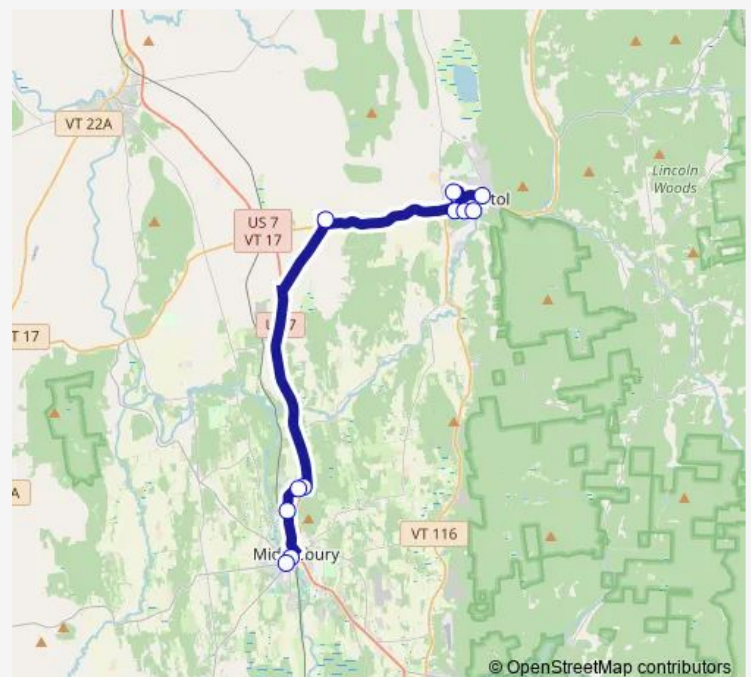

Direction

Bristol Town Green — Academy Street

11 stops

[Open route schedule](#)

Bristol Town Green

Mt. Abe High School

Bristol Family Center

Bristol Woodland Dr

Bristol Town Green — Academy Street

Monday 06:13-18:05

Tuesday 06:13-18:05

Wednesday 06:13-18:05

Thursday 06:13-18:05

Friday 06:13-18:05

Saturday —

Sunday —

Route info

Direction: Bristol Town Green

Stops: 11

Trip Duration: 0 hour 27 min

Direction

Red Cedar School — Academy Street

11 stops

[Open route schedule](#)

Thursday 08:30

Friday 08:30

Saturday —

Sunday —

Route info

Direction: Red Cedar School

Stops: 11

Trip Duration: 0 hour 30 min