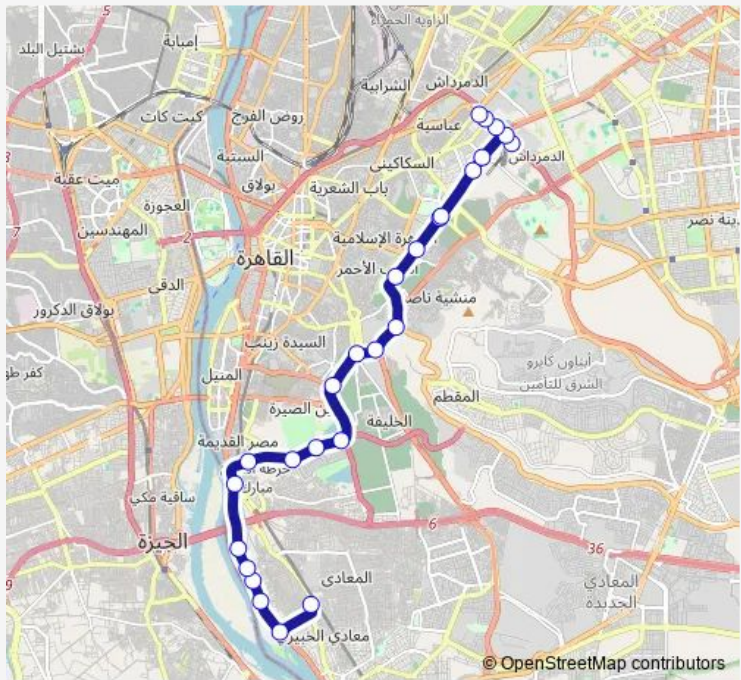

Bus CTA 701-1037 Abbasseya Station - Matbaa Station

[Go to website](#)

Direction
 Matbaa — Abbaseya
 26 stops
[Open route schedule](#)

- Matbaa
- Maadi Military Hospital
- The Platform (Maadi)
- Silver Nile Social Club (Nile Corniche)
- Dar Al Salam
- Al Salam International Hospital
- Zahraa Metro
- Darb 1718
- Central Al Fustat
- The National Museum of Egyptian Civilization
- Misr Al Qadima Police Department
- Magra Al Oyoun (Salah Salem)
- Al Sayeda Aisha Station
- Salah Al Din Citadel (Salah Salem)
- Moqattam Entrance from Salah Salem
- Al Azhar Park Gate
- Mashyakhet Al Azhar Al Sharif
- Police Mosque (Salah Salem St.)
- Madinat Al Bo'oth Al Eslamyya
- Vehicles Administration (Salah Salem St.)
- Faculty of Engineering (Al Azhar University)

Route schedule
 Matbaa — Abbaseya

Monday	10:00
Tuesday	10:00
Wednesday	10:00
Thursday	10:00
Friday	10:00
Saturday	10:00
Sunday	10:00

Route info
 Direction: Matbaa
 Stops: 26
 Trip Duration: 0 hour 55 min

■ CTA 701-1037 — Abbasseya Station - Matbaa Station **BusMaps**

Syndicate Of Commercial Professions (Abbaseya)

Abbaseya Hospital

Abbaseya Bridge Entrance

Criminal Evidence Registry (Abbaseya)

Abbaseya

Direction

Thursday 10:00

Friday 10:00

Saturday 10:00

Sunday 10:00

Route info

Direction: Al Qobba Al Fidaweyya Mosque (Abbaseya)

Stops: 33

Trip Duration: 1 hour 21 min