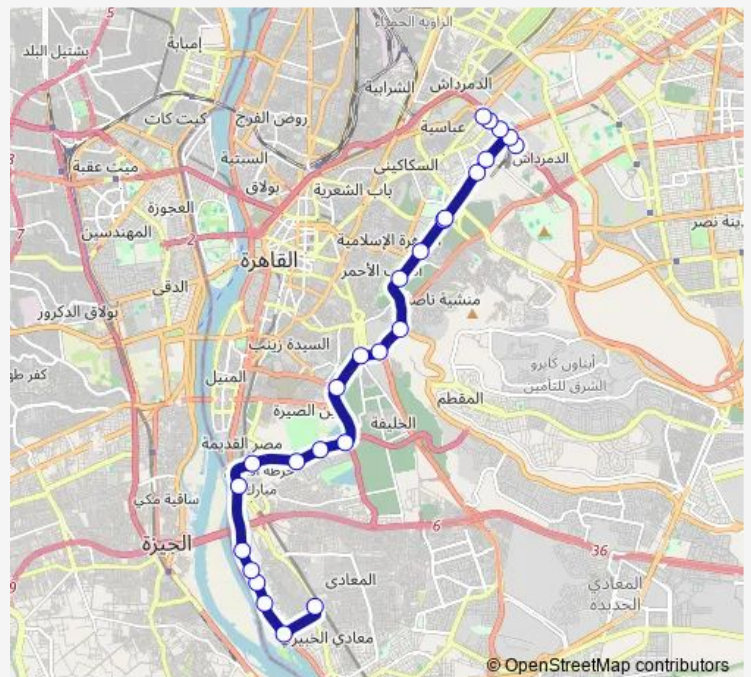

Bus CTA 701-1037 Abbasseya Station - Matbaa Station

Go to website

**Direction**

Matbaa — Abbaseya

26 stops

[Open route schedule](#)

- Matbaa
- Maadi Military Hospital
- The Platform (Maadi)
- Silver Nile Social Club (Nile Corniche)
- Dar Al Salam
- Al Salam International Hospital
- Zahraa Metro
- Darb 1718
- Central Al Fustat
- The National Museum of Egyptian Civilization
- Misr Al Qadima Police Department
- Magra Al Oyoun (Salah Salem)
- Al Sayeda Aisha Station
- Salah Al Din Citadel (Salah Salem)
- Moqattam Entrance from Salah Salem
- Al Azhar Park Gate
- Mashyakhet Al Azhar Al Sharif
- Police Mosque (Salah Salem St.)
- Madinat Al Bo'oth Al Eslamyya
- Vehicles Administration (Salah Salem St.)
- Faculty of Engineering (Al Azhar University)

Route schedule

Matbaa — Abbaseya

Monday	10:00
Tuesday	10:00
Wednesday	10:00
Thursday	10:00
Friday	10:00
Saturday	10:00
Sunday	10:00

Route info

Direction: Matbaa

Stops: 26

Trip Duration: 0 hour 55 min

■ CTA 701-1037 — Abbasseya Station - Matbaa Station

## Direction

Al Qobba Al Fidaweyya Mosque (Abbaseya) — Dar Al Salam Police Station

33 stops

[Open route schedule](#)

Al Qobba Al Fidaweyya Mosque (Abbaseya)

Abdo Basha

Ahmed Saeed St. & Abaseyya St.

Al Geish Square

## Route info

Direction: Al Qobba Al Fidaweyya Mosque (Abbaseya)

Stops: 33

Trip Duration: 1 hour 21 min

Al Salam Center (Maadi)

Ragab Sons (Al Gazaer St.)

Arab Maadi

Al Rayan Hospital (Maadi)