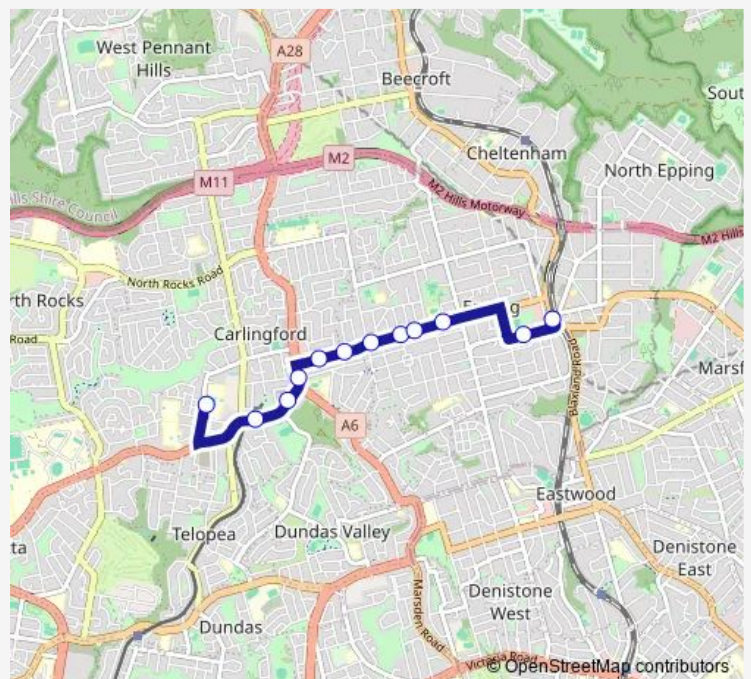

School Bus 719w James Ruse High School to Epping Stn, Beecroft Rd

[Go to website](#)

Direction

James Ruse Agricultural High School, Baker St — Epping Station, Beecroft Rd, Stand H

12 stops

[Open route schedule](#)

- James Ruse Agricultural High School, Baker St
- Pennant Hills Rd At Lloyds Av
- Pennant Hills Rd After Janell Cres
- Pennant Hills Rd Opp Carlingford Village Shopping Centre
- Carlingford Rd After Rembrandt St
- Carlingford Rd Opp Hepburn Av
- Carlingford Rd After Pennant Pde
- Carlingford Rd Opp Hermington St
- Carlingford Rd At Duntroon Av
- Epping West Public School, Carlingford Rd
- Bridge St Opp Wyralla Av
- Epping Station, Beecroft Rd, Stand H

Route schedule

James Ruse Agricultural High School, Baker St — Epping Station, Beecroft Rd, Stand H

Monday	15:10-15:12
Tuesday	15:10-15:12
Wednesday	15:10-15:12
Thursday	15:10-15:12
Friday	15:10-15:12
Saturday	—
Sunday	—

Route info

Direction: James Ruse Agricultural High School, Baker St

Stops: 12

Trip Duration: 0 hour 15 min

719w School Bus time schedules and route maps are available in an offline PDF at busmaps.com. Use the busmaps.com website to see live bus times, train schedule or subway schedule, and step-by-step directions for all public transit in Parramatta