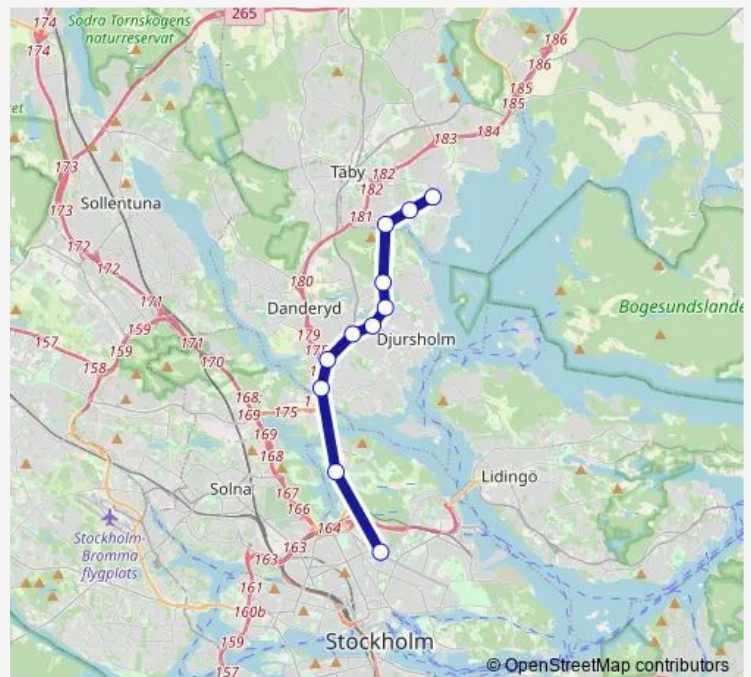

Regional Rail Service Roslagsbanan

[Go to website](#)

Direction

Stockholm Östra station — Näsbyark station

11 stops

[Open route schedule](#)

Stockholm Östra station

Universitetet station

Stocksund station

Mörby station

Djursholms Ösby station

Vendevägen station

Östberga station

Altorp station

Lahäll station

Näsby allé station

Saturday 00:19-23:49

Sunday 00:19-23:49

Route info

Direction: Stockholm Östra station

Stops: 11

Trip Duration: 0 hour 20 min

Direction

Näsbypark station — Stockholm Östra station

11 stops

[Open route schedule](#)

Näsbypark station

Näsby allé station

Lahäll station

Altorp station

Östberga station

Vendevägen station