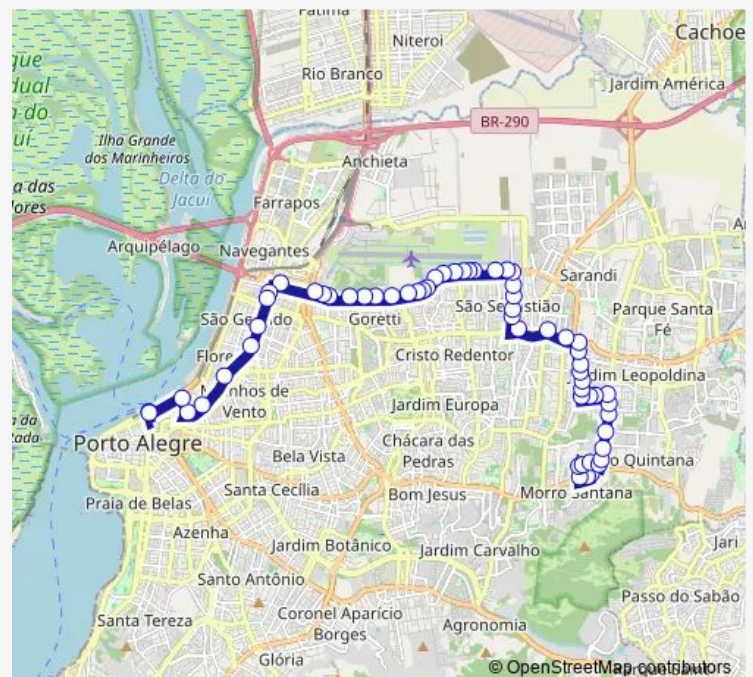

### Route schedule

Antonio Giudice DF 136 — Jose Carlos Dias DE Oliveira

Monday 06:05-18:57

Tuesday 06:05-18:57

Wednesday 06:05-18:57

Thursday 06:05-18:57

Friday 06:05-18:57

Saturday 06:00-18:00

### Route info

Direction: Antonio Giudice DF 136

Stops: 60

Trip Duration: 0 hour 45 min

756 — Passo DAS Pedras / Sertorio

Gomes DE Carvalho 48

Baltazar DE Oliveira Garcia S/N

Baltazar DE Oliveira Garcia S/N