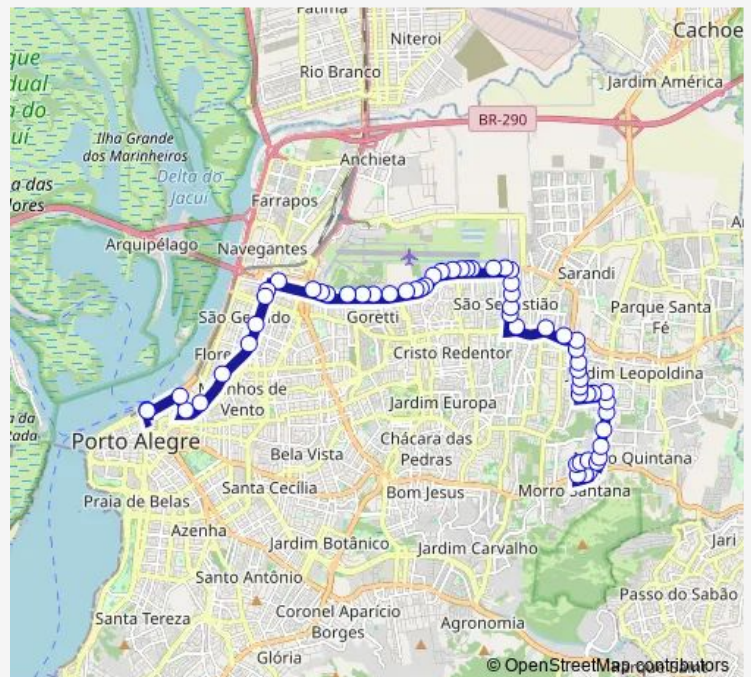

### Route schedule

Antonio Giudice DF 136 — Jose Carlos Dias DE Oliveira

Monday 06:05-18:57

Tuesday 06:05-18:57

Wednesday 06:05-18:57

Thursday 06:05-18:57

Friday 06:05-18:57

Saturday 06:00-18:00

### Route info

Direction: Antonio Giudice DF 136

Stops: 60

Trip Duration: 0 hour 45 min

756 — Passo DAS Pedras / Sertorio

Gomes DE Carvalho 48

Baltazar DE Oliveira Garcia S/N

Baltazar DE Oliveira Garcia S/N