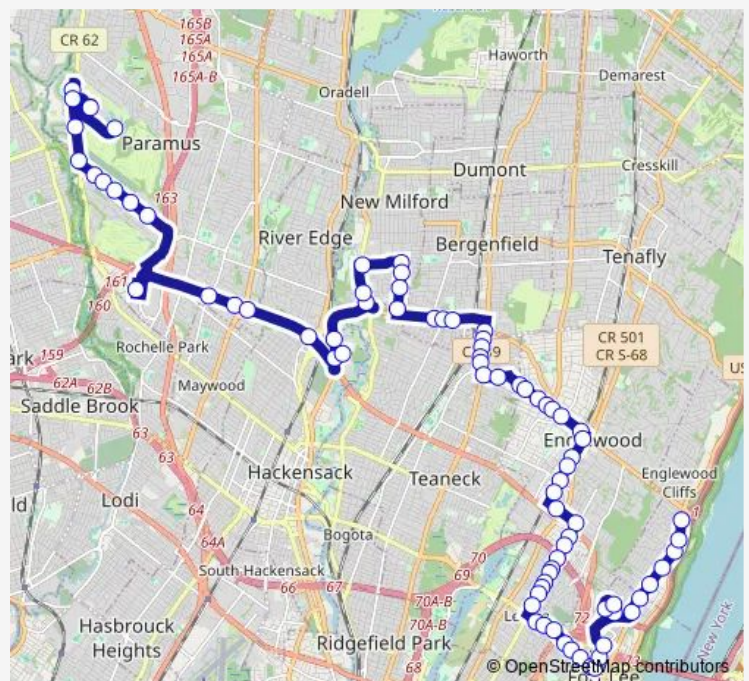

Hackensack AVE AT Commerce Way

River RD AT Huguenot Dr

River RD AT Rambler Ave

Route schedule

Bergen Community College Ender Hall — RT-9W (Sylvan AVE) AT Palisade Ave

Monday 07:15-22:32

Tuesday 07:15-22:32

Wednesday 07:15-22:32

Thursday 07:15-22:32

Friday 07:15-22:32

Saturday 07:20-22:50

Sunday —

Route info

Direction: Bergen Community College Ender Hall

Stops: 79

Trip Duration: 1 hour 12 min

Reichelt RD AT River Rd

Boulevard AT Reichelt Rd

Boulevard AT Luhmann Dr

Boulevard AT Floral Court

Boulevard AT Vomel Dr

NEW Bridge RD AT S. Prospect Ave

NEW Bridge RD AT Wilbur Rd

NEW Bridge RD AT Rector Court

Teaneck RD AT Liberty Rd

Teaneck RD AT Armory Pl

Teaneck RD AT Elmer Pl

Teaneck RD AT Sackville St

Teaneck RD AT Bilton St

Tryon AVE AT Teaneck Rd

Tryon AVE AT Crescent Ave

Palisade AVE AT Belmont St