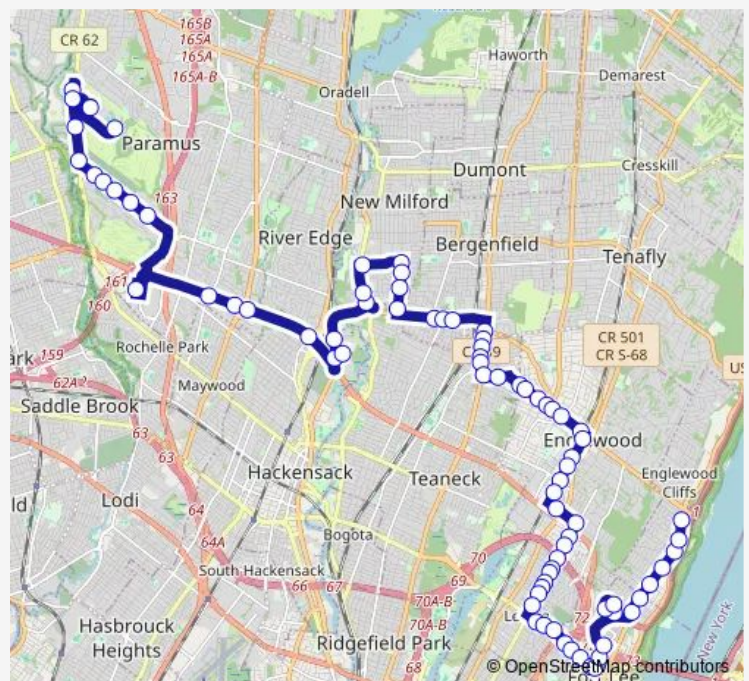

Century RD AT Hewlett Packard Dr

Century RD AT Essex Rd

Garden State Plaza

RT-4 245' W OF Spring Valley Rd

RT-4 AT Forest Ave

RT-4 AT Forest Ave

RT-4 Service Road AT Main St

Hackensack AVE AT Bloomingdale'S Entrance

THE Shops AT Riverside

Hackensack AVE AT Commerce Way

River RD AT Huguenot Dr

River RD AT Rambler Ave

Route schedule

Bergen Community College Ender Hall — RT-9W (Sylvan AVE) AT Palisade Ave

Monday 07:15-22:32

Tuesday 07:15-22:32

Wednesday 07:15-22:32

Thursday 07:15-22:32

Friday 07:15-22:32

Saturday 07:20-22:50

Sunday —

Route info

Direction: Bergen Community College Ender Hall

Stops: 79

Trip Duration: 1 hour 15 min

756

Reichelt RD AT River Rd

Boulevard AT Reichelt Rd

Boulevard AT Luhmann Dr

Boulevard AT Floral Court

Boulevard AT Vomel Dr