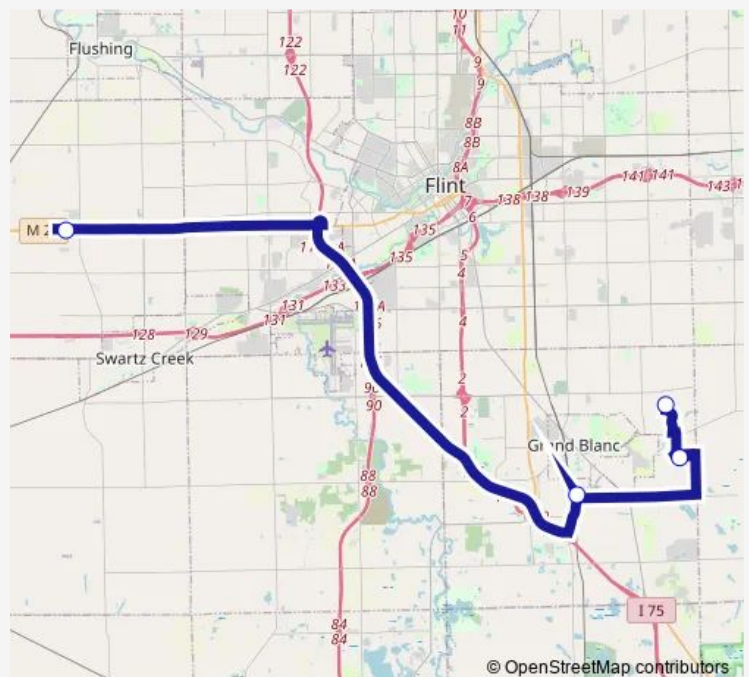

Bus 756

[Go to website](#)

Direction

Amber Ln & Zircon Circle — Genesee Academy

4 stops

[Open route schedule](#)

Amber Ln & Zircon Circle

Patricia Dr & Andrea Ct

8220 Trillium Circle Ave

Genesee Academy

Route schedule

Amber Ln & Zircon Circle — Genesee Academy

Monday	07:15
Tuesday	07:25
Wednesday	07:15
Thursday	07:15
Friday	07:15
Saturday	—
Sunday	—

Route info

Direction: Amber Ln & Zircon Circle

Stops: 4

Trip Duration: 0 hour 55 min

756

756 Bus time schedules and route maps are available in an offline PDF at busmaps.com. Use the busmaps.com website to see live bus times, train schedule or subway schedule, and step-by-step directions for all public transit in Flint

The schedule is provided in the local timezone. Times with "(+1)" indicate departures on the next day.

PDF file created on 2025-01-31

2024 BusMaps.com - All Rights Reserved