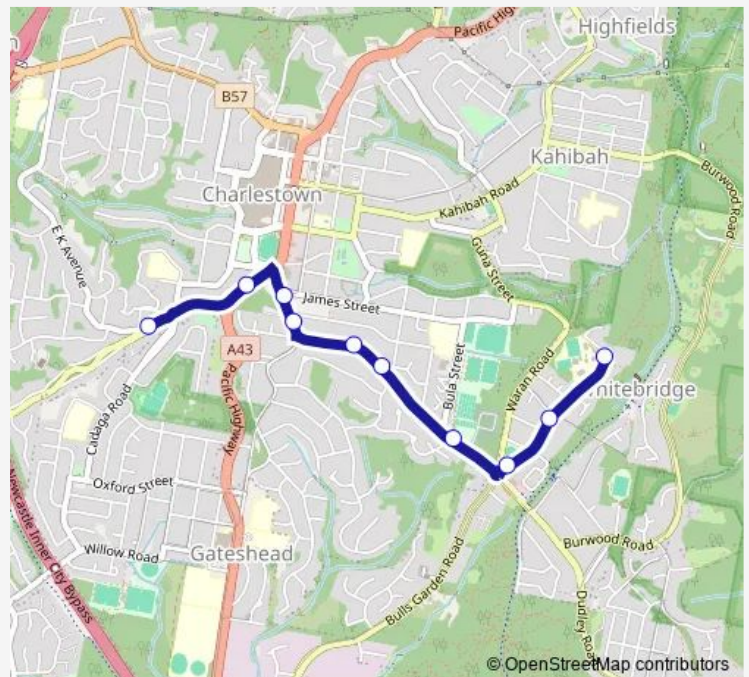

### Direction

Warners Bay Rd After E K Av — Whitebridge High School, Lonus Av

10 stops

[Open route schedule](#)

Warners Bay Rd After E K Av

Lions Park, Pacific Hwy

Dudley Rd At James St

Dudley Rd After Tiral St

Amaroo Lodge Nursing Home, Dudley Rd

Dudley Rd Before Wakal St

Whitebridge Cemetery, Dudley Rd

Lonus Av After Dudley Rd

Lonus Av At Tumpoa St

Whitebridge High School, Lonus Av

### Route schedule

Warners Bay Rd After E K Av — Whitebridge High School, Lonus Av

Monday 08:36

Tuesday 08:36

Wednesday 08:36

Thursday 08:36

Friday 08:36

Saturday —

### Route info

Direction: Warners Bay Rd After E K Av

Stops: 10

Trip Duration: 0 hour 7 min

756 School Bus time schedules and route maps are available in an offline PDF at [busmaps.com](https://busmaps.com). Use the [busmaps.com](https://busmaps.com) website to see live bus times, train schedule or subway schedule, and step-by-step directions for all public transit in Newcastle