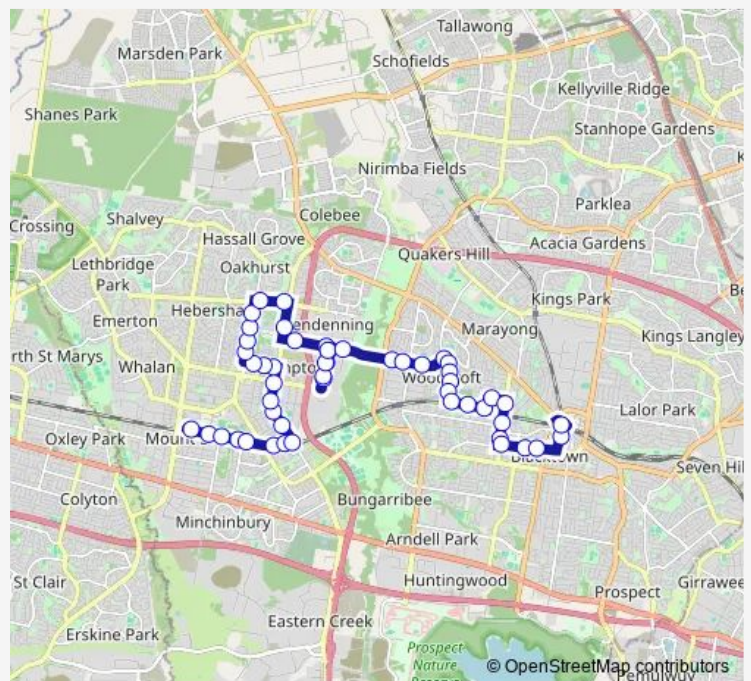

Lakewood Dr Opp Goodstart Early Learning

Power St Opp Doonside High School

Power St After Hill End Rd

Power St At Crawford Rd

Route schedule

Blacktown Station, Stand B — Rooty Hill Rd After Woodstock Av

Monday	24:04 ⁺¹
Tuesday	24:04 ⁺¹
Wednesday	24:04 ⁺¹
Thursday	24:04 ⁺¹
Friday	24:04 ⁺¹
Saturday	23:52
Sunday	—

Route info

Direction: Blacktown Station, Stand B

Stops: 34

Trip Duration: 0 hour 24 min

756 — Blacktown to Mount Druitt via Woodcroft and Plumpton

Power St After Kilty Cres

Power St After Glendenning Rd

Power St After Parkwood St Walkway