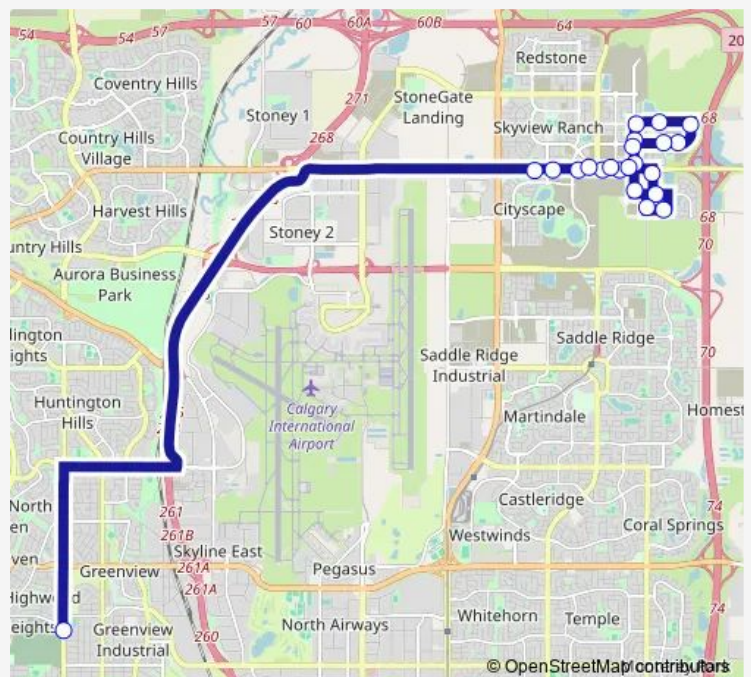

WB Country Hills BV @ Cornerstone ST Ne

Route schedule

NB 4 ST NW @ 40 AV Nw — WB Country Hills BV @ 60 ST Ne

Monday 15:40

Tuesday 15:40

Wednesday 15:40

Thursday 15:40

Friday 13:55

Saturday —

Sunday —

Route info

Direction: NB 4 ST NW @ 40 AV Nw

Stops: 22

Trip Duration: 0 hour 50 min

756 — Fowler/Cornerstone

Direction

EB Country Hills BV @ Skyview PY Ne — EB 40 AV NW @ 4 ST Nw

22 stops

[Open route schedule](#)

EB Country Hills BV @ Skyview PY Ne

EB Country Hills BV @ 60 ST Ne

EB Country Hills BV @ Cornerstone ST Ne

SB Corner Meadows GA @ Country Hills BV Ne

EB Cornerstone WY @ Corner Meadows GA Ne

WB Corner Meadows AV @ Corner Meadows Link Ne

NB Cornerstone DR @ Corner Meadows AV Ne

NB Cornerstone BV @ Cornerstone WY Ne

NB Cornerstone BV @ Country Hills BV Ne