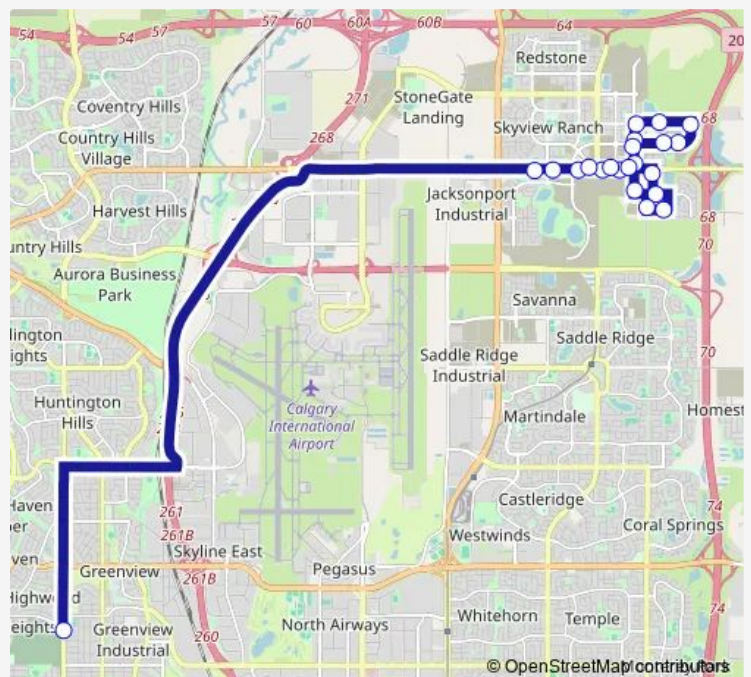

### Direction

NB 4 ST NW @ 40 AV Nw — WB Country Hills BV @ 60 ST Ne

22 stops

[Open route schedule](#)

NB 4 ST NW @ 40 AV Nw

EB Country Hills BV @ Cityscape HE NE (proposed)

EB Country Hills BV @ 52 ST NE (farside)

SB Cornerstone BV @ Cornerstone AV Ne

WB Cornerstone BV @ Cornerbrook DR Ne

WB Cornerstone BV @ Cornerbrook GR Ne

SB Cornerstone BV @ Cornerstone HT Ne

WB Country Hills BV @ Cornerstone BV Ne

WB Country Hills BV @ Cornerstone ST Ne

### Route schedule

NB 4 ST NW @ 40 AV Nw — WB Country Hills BV @ 60 ST Ne

Monday 15:40

Tuesday 15:40

Wednesday 15:40

Thursday 15:40

Friday 13:55

Saturday —

### Route info

Direction: NB 4 ST NW @ 40 AV Nw

Stops: 22

Trip Duration: 0 hour 50 min

756 — Fowler/Cornerstone