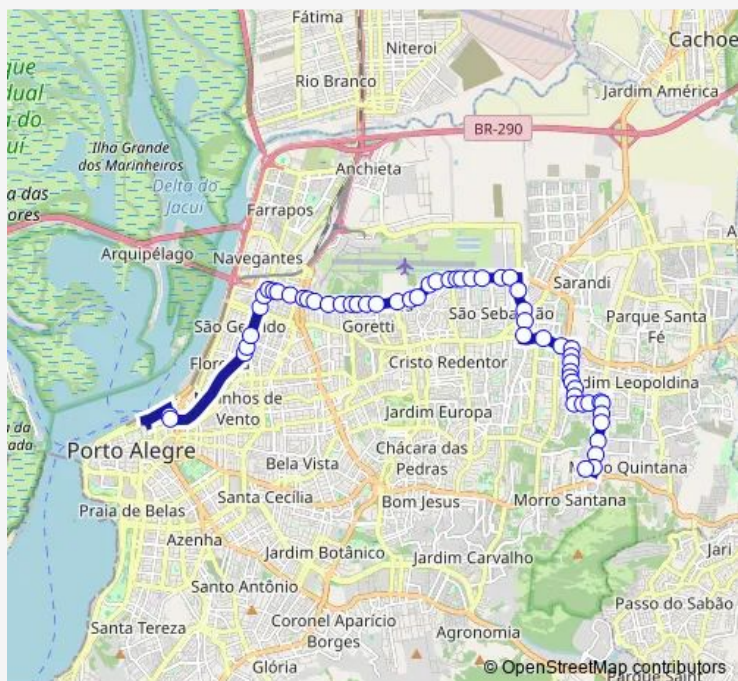

### Route schedule

CEL Vicente — Morro Santana Joao Dallegrave

Monday 06:50-19:22

Tuesday 06:50-19:22

Wednesday 06:50-19:22

Thursday 06:50-19:22

Friday 06:50-19:22

Saturday 07:10-19:22

### Route info

Direction: CEL Vicente

Stops: 57

Trip Duration: 0 hour 40 min

756 — Passo DAS Pedras / Sertorio

Sertorio

Sertorio

Sertorio