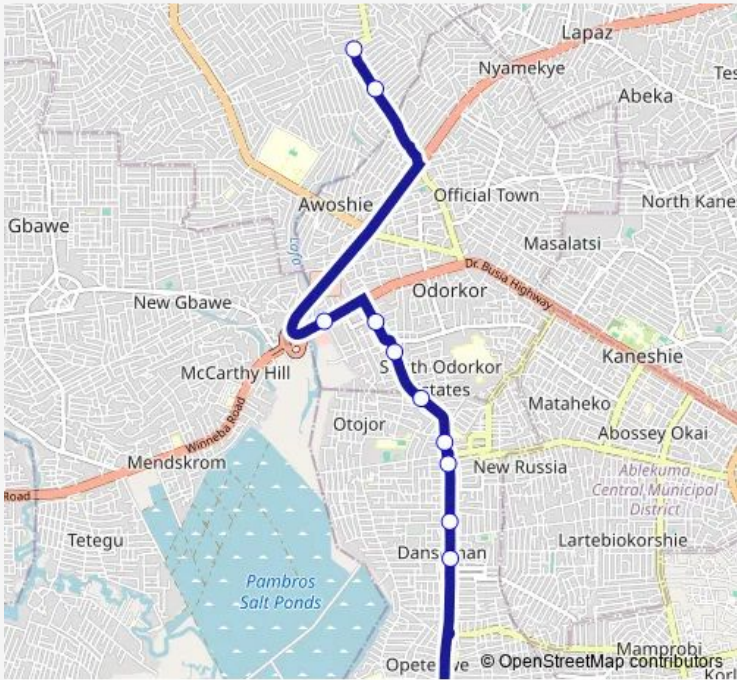

Bus 243A Dansoman Laststop to Santa Maria

[Go to website](#)

Direction
Terminal Dansoman Laststop — Terminal Santa Maria

11 stops

[Open route schedule](#)

- Terminal Dansoman Laststop
- Control
- Sahara
- Roundabout 240
- Capital O2
- Ave Maria
- Dela 243
- Umbrella
- Mallam Market
- Family and Friends
- Terminal Santa Maria

Route schedule

Terminal Dansoman Laststop — Terminal Santa Maria

Monday	09:58
Tuesday	09:58
Wednesday	09:58
Thursday	09:58
Friday	09:58
Saturday	09:58
Sunday	09:58

Route info

Direction: Terminal Dansoman Laststop

Stops: 11

Trip Duration: 0 hour 32 min

■ 243A — Dansoman Laststop to Santa Maria **BusMaps**

243A Bus time schedules and route maps are available in an offline PDF at busmaps.com. Use the busmaps.com website to see live bus times, train schedule or subway schedule, and step-by-step directions for all public transit in Accra